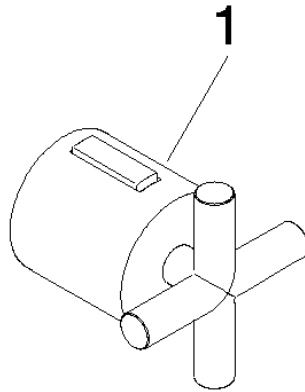

TARA Shower thermostat - Brushed Chrome

TARA

ST 060 113 5892

TARA Shower thermostat - Brushed Chrome

TARA

ST 060 113 5892

ST 060 113 5892

mm [inches]

TARA Shower thermostat - Brushed Chrome

TARA

ST 060 113 5892

ST 060 113 5892

Parts for other finishes can be found here: [Chrome](#)

- slide-on rosettes Ø 70 mm
- gauge 150 mm - 13 mm
- 3/8" shower outlet
- with volume control
- WRAS 2204005