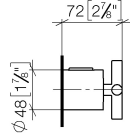

TARA Shower thermostat - Brushed Chrome

TARA

ST 060 113 5892

TARA Shower thermostat - Brushed Chrome

TARA

ST 060 113 5892

ST 060 113 5892

mm [inches]

TARA Shower thermostat - Brushed Chrome

TARA

ST 060 113 5892

ST 060 113 5892

Parts for other finishes can be found here: [Chrome](#)

- slide-on rosettes Ø 70 mm
- gauge 150 mm - 13 mm
- 3/8" shower outlet
- with volume control
- WRAS 2204005