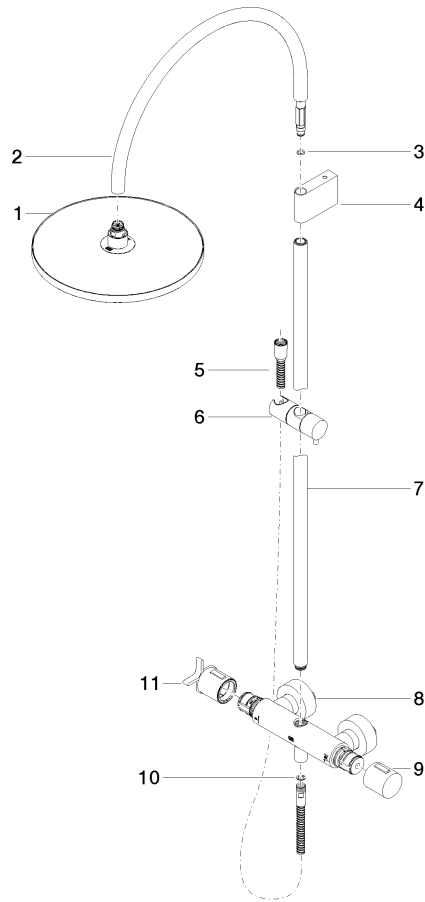

ST 060 115 7809

- 452mm projection
- rain shower Ø 300 mm
- Rain shower: PURE RAIN, max. flow rate 14 l/min (at 3 bar)
- rain shower with anti-scale system
- Hand shower: COMPACT RAIN, max. flow rate 15 l/min (at 3 bar)
- Function from: 10 l/min
- rotary diverter with volume control and shut-off function
- slide-on rosettes Ø 70 mm
- height of fittings up to rain shower (bottom edge) 959mm
- height of fittings up to top edge of elbow 1267mm
- gauge 150 mm - 13 mm
- metal shower hose 1750mm with integrated anti-twist protection
- 1/2" connection
- slide bar
- Pipe diameter 23.5 mm

- shower with fixed riser projection 452mm
- overhead shower: rain flow
- rain shower Ø 300 mm
- rain shower with anti-scale system
- max. rainshower flow 14 l/min
- Function from: 10 l/min
- rotary diverter with volume control and shut-off function
- slide-on rosettes Ø 70 mm
- height of fittings up to rain shower (bottom edge) 964mm
- height of fittings up to top edge of elbow 1267mm
- gauge 150 mm - 13 mm
- metal shower hose 1750mm with integrated anti-twist protection
- 1/2" connection
- slide bar
- Pipe diameter 23.5 mm

VAIA Shower pipe - Chrome

VAIA

ST 060 115 7809

ST 060 115 7809

Flow rate chart

Certificates

Belgaqua_24-006- LGA_38736.
27_8.

Spare parts list

No.	Item Number	Name	Quantity used	Delivery time
1	04 12 05 091 00-00	shower	1	10
2	04 28 22 346 00-00	pipe	1	10
3	09 14 10 008 90	seal	1	2
4	90 17 11 150 00-00	holder	1	10
5	28 322 970-00	Metal shower hose 1/2" x 3/8" x 1750 mm - Chrome	1	2
6	12 570 970-00	Slide unit - Chrome	1	10
7	90 28 22 349 00-00	pipe	1	10
8	04 17 01 250 00-00	connection	1	10
9	90 17 33 015 00-00	handle	1	10
10	90 14 20 026 00 90	seal	1	2
11	90 17 33 030 00-00	handle	1	10