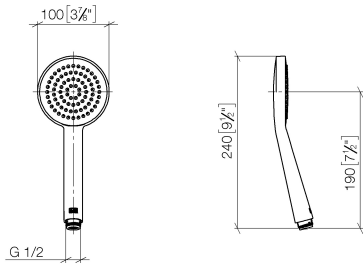

ST 060 115 7809

- 452mm projection
- rain shower Ø 300 mm
- Rain shower: PURE RAIN, max. flow rate 14 l/min (at 3 bar)
- rain shower with anti-scale system
- Hand shower: COMPACT RAIN, max. flow rate 15 l/min (at 3 bar)
- Function from: 10 l/min
- rotary diverter with volume control and shut-off function
- slide-on rosettes Ø 70 mm
- height of fittings up to rain shower (bottom edge) 959mm
- height of fittings up to top edge of elbow 1267mm
- gauge 150 mm - 13 mm
- metal shower hose 1750mm with integrated anti-twist protection
- 1/2" connection
- slide bar
- Pipe diameter 23.5 mm

VAIA Shower pipe - Chrome

VAIA

ST 060 115 7809

VAIA Shower pipe - Chrome

VAIA

ST 060 115 7809

ST 060 115 7809

mm [inches]

- shower with fixed riser projection 452mm
- overhead shower: rain flow
- rain shower Ø 300 mm
- rain shower with anti-scale system
- max. rainshower flow 14 l/min
- Function from: 10 l/min
- rotary diverter with volume control and shut-off function
- slide-on rosettes Ø 70 mm
- height of fittings up to rain shower (bottom edge) 964mm
- height of fittings up to top edge of elbow 1267mm
- gauge 150 mm - 13 mm
- metal shower hose 1750mm with integrated anti-twist protection
- 1/2" connection
- slide bar
- Pipe diameter 23.5 mm

No.	Item Number	Name	Quantity used	Delivery time
1	04 12 05 091 00-00	shower	1	10
2	04 28 22 346 00-00	pipe	1	10
3	09 14 10 008 90	seal	1	2
4	90 17 11 150 00-00	holder	1	10
5	28 322 970-00	Metal shower hose 1/2" x 3/8" x 1750 mm - Chrome	1	2
6	12 570 970-00	Slide unit - Chrome	1	10
7	90 28 22 349 00-00	pipe	1	10
8	04 17 01 250 00-00	connection	1	10
9	90 17 33 015 00-00	handle	1	10
10	90 14 20 026 00 90	seal	1	2
11	90 17 33 030 00-00	handle	1	10