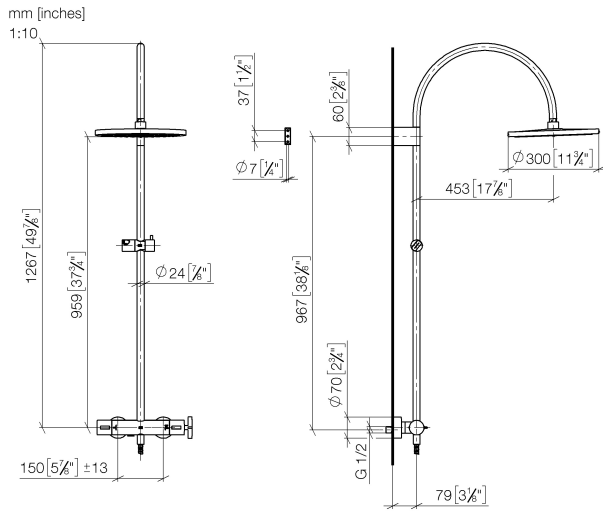

VAIA Shower pipe - Chrome

VAIA

ST 060 115 7809

VAIA Shower pipe - Chrome

VAIA

ST 060 115 7809

ST 060 115 7809

mm [inches]

- shower with fixed riser projection 452mm
- overhead shower: rain flow
- rain shower Ø 300 mm
- rain shower with anti-scale system
- max. rainshower flow 14 l/min
- Function from: 10 l/min
- rotary diverter with volume control and shut-off function
- slide-on rosettes Ø 70 mm
- height of fittings up to rain shower (bottom edge) 964mm
- height of fittings up to top edge of elbow 1267mm
- gauge 150 mm - 13 mm
- metal shower hose 1750mm with integrated anti-twist protection
- 1/2" connection
- slide bar
- Pipe diameter 23.5 mm

VAIA Shower pipe - Chrome

VAIA

ST 060 115 7809

ST 060 115 7809

Flow rate chart

Certificates

Belgaqua_24-006- LGA_38736.
27_8.

Spare parts list

No.	Item Number	Name	Quantity used	Delivery time
1	04 12 05 091 00-00	shower	1	10
2	04 28 22 346 00-00	pipe	1	10
3	09 14 10 008 90	seal	1	2
4	90 17 11 150 00-00	holder	1	10
5	28 322 970-00	Metal shower hose 1/2" x 3/8" x 1750 mm - Chrome	1	2
6	12 570 970-00	Slide unit - Chrome	1	10
7	90 28 22 349 00-00	pipe	1	10
8	04 17 01 250 00-00	connection	1	10
9	90 17 33 015 00-00	handle	1	10
10	90 14 20 026 00 90	seal	1	2
11	90 17 33 030 00-00	handle	1	10