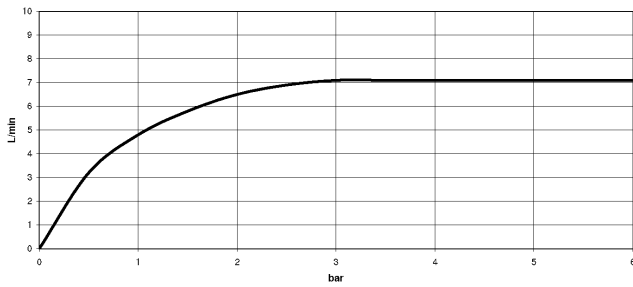

Flow rate chart

Certificates

ETA_18988.

LGA_9391.

WRAS_2101013.