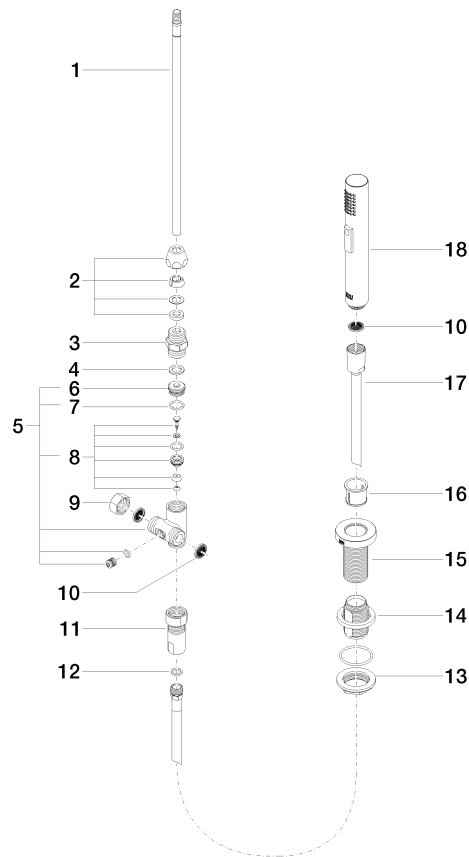

Spare parts list

No.	Item Number	Name	Quantity used	Delivery time
1	90 20 62 040 00-00	handle	1	10
2	09 24 04 107-00	nut	1	10
3	90 28 10 148 00 90	accessories	1	2
4	90 15 05 065 00 90	cartridge	1	2
5	09 14 10 102 90	seal	1	2
6	09 28 10 111-00	rosette	1	10
7	04 23 10 032 46 90	fixing set	1	2
8	04 30 04 104 00 90	hose	3	2
9	04 30 04 019 00 90	hose	1	2
10	90 24 03 514 00 90	nipple set	1	2
11	04 30 11 038 00 90	fixing set	1	2
12	09 31 11 012 90	pin	1	2
13	04 31 20 046 10 92	set	1	2
14	09 28 10 064-00	rosette	1	10
15	09 14 10 120 90	seal	1	2
16	09 11 10 062 10-00	connection	1	10
17	09 30 30 057 90	screw	1	2
18	90 28 22 209 00-00	spout	1	10

META 02 Two-hole mixer with individual rosettes with rinsing spray set - Chrome

ST 110 103 3625

META 02 Two-hole mixer with individual rosettes with rinsing spray set - Chrome

ST 110 103 3625
mm [inches]

Flow rate chart

Certificates

LGA_18901. Belgaqua_21-027-27_3. IAPMO_N-4976 (2). LGA_29572. IAPMO_6397.

META 02 Two-hole mixer with individual rosettes with rinsing spray set - Chrome

ST 110 103 3625

Spare parts list

No.	Item Number	Name	Quantity used	Delivery time
1	04 24 02 046 01-07	pipe	1	10
2	90 23 30 040 00-00	threaded connector	1	10
3	90 24 03 168 00 90	nipple	1	2
4	90 14 20 002 00 90	seal	1	2
5	90 17 09 046 10 90	diverter	1	2
6	09 24 04 112 10 90	nipple	1	2
7	90 14 10 033 00 90	seal	1	2
8	90 21 10 031 10 90	diverter	1	2
9	04 21 02 006 00 92	cap	1	2
10	09 23 01 039 90	sieve	2	2
11	90 24 03 241 00 90	nipple	1	2
12	90 14 20 019 00 90	seal	1	2
13	04 30 11 038 66 90	fixing set	1	2
14	12 720 970 90	Extension set -	1	60
15	09 30 01 285-00	rosette	1	10
16	90 18 40 085 00 90	sleeve	1	2
17	90 30 02 062 00-00	hose	1	2
18	04 12 11 158 00-00	shower	1	10