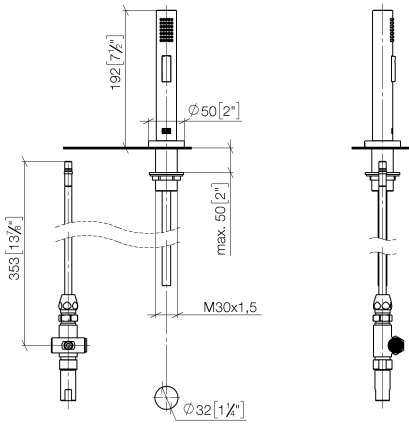

Spare parts list

No.	Item Number	Name	Quantity used	Delivery time
1	90 20 62 040 00-00	handle	1	10
2	09 24 04 107-00	nut	1	10
3	90 28 10 148 00 90	accessories	1	2
4	90 15 05 065 00 90	cartridge	1	2
5	09 14 10 102 90	seal	1	2
6	09 28 10 111-00	rosette	1	10
7	04 23 10 032 46 90	fixing set	1	2
8	04 30 04 104 00 90	hose	3	2
9	04 30 04 019 00 90	hose	1	2
10	90 24 03 514 00 90	nipple set	1	2
11	04 30 11 038 00 90	fixing set	1	2
12	09 31 11 012 90	pin	1	2
13	04 31 20 046 10 92	set	1	2
14	09 28 10 064-00	rosette	1	10
15	09 14 10 120 90	seal	1	2
16	09 11 10 062 10-00	connection	1	10
17	09 30 30 057 90	screw	1	2
18	90 28 22 209 00-00	spout	1	10

**META 02 Two-hole mixer with individual rosettes with rinsing spray set -
Chrome**

ST 110 103 3625

Fits: ELIO, TARA, TARA ULTRA

- with round rosette
- spray flow
- automatic spout/shower diverter
- height of mixer 191 mm
- hole diameter rinsing spray 32mm
- fabric braided hose 1500 mm
- sprayface with anti-scaling system
- lead-free

META 02 Two-hole mixer with individual rosettes with rinsing spray set - Chrome

ST 110 103 3625

META 02 Two-hole mixer with individual rosettes with rinsing spray set - Chrome

ST 110 103 3625
mm [inches]

No.	Item Number	Name	Quantity used	Delivery time
1	04 24 02 046 01-07	pipe	1	10
2	90 23 30 040 00-00	threaded connector	1	10
3	90 24 03 168 00 90	nipple	1	2
4	90 14 20 002 00 90	seal	1	2
5	90 17 09 046 10 90	diverter	1	2
6	09 24 04 112 10 90	nipple	1	2
7	90 14 10 033 00 90	seal	1	2
8	90 21 10 031 10 90	diverter	1	2
9	04 21 02 006 00 92	cap	1	2
10	09 23 01 039 90	sieve	2	2
11	90 24 03 241 00 90	nipple	1	2
12	90 14 20 019 00 90	seal	1	2
13	04 30 11 038 66 90	fixing set	1	2
14	12 720 970 90	Extension set -	1	60
15	09 30 01 285-00	rosette	1	10
16	90 18 40 085 00 90	sleeve	1	2
17	90 30 02 062 00-00	hose	1	2
18	04 12 11 158 00-00	shower	1	10