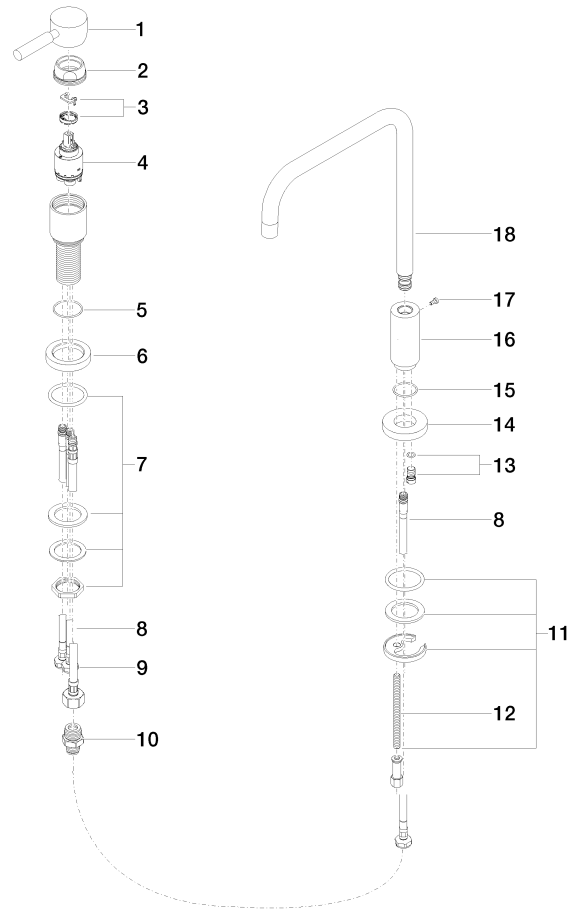

META 02 Two-hole mixer with individual rosettes with rinsing spray set - Chrome

ST 110 103 3625

- 236mm projection
- pivotable spout 360°
- air-enriched flow
- height of mixer 345 mm
- height up to aerator 260 mm
- hole diameter spout 35 mm
- single-lever mixer hole diameter 35 mm
- max. flow 7 l/min at 3 bar flow pressure
- lead-free
- WRAS 2101013

Spare parts list

No.	Item Number	Name	Quantity used	Delivery time
1	90 20 62 040 00-00	handle	1	10
2	09 24 04 107-00	nut	1	10
3	90 28 10 148 00 90	accessories	1	2
4	90 15 05 065 00 90	cartridge	1	2
5	09 14 10 102 90	seal	1	2
6	09 28 10 111-00	rosette	1	10
7	04 23 10 032 46 90	fixing set	1	2
8	04 30 04 104 00 90	hose	3	2
9	04 30 04 019 00 90	hose	1	2
10	90 24 03 514 00 90	nipple set	1	2
11	04 30 11 038 00 90	fixing set	1	2
12	09 31 11 012 90	pin	1	2
13	04 31 20 046 10 92	set	1	2
14	09 28 10 064-00	rosette	1	10
15	09 14 10 120 90	seal	1	2
16	09 11 10 062 10-00	connection	1	10
17	09 30 30 057 90	screw	1	2
18	90 28 22 209 00-00	spout	1	10

**META 02 Two-hole mixer with individual rosettes with rinsing spray set -
Chrome**

ST 110 103 3625

Fits: ELIO, TARA, TARA ULTRA

- with round rosette
- spray flow
- automatic spout/shower diverter
- height of mixer 191 mm
- hole diameter rinsing spray 32mm
- fabric braided hose 1500 mm
- sprayface with anti-scaling system
- lead-free

No.	Item Number	Name	Quantity used	Delivery time
1	04 24 02 046 01-07	pipe	1	10
2	90 23 30 040 00-00	threaded connector	1	10
3	90 24 03 168 00 90	nipple	1	2
4	90 14 20 002 00 90	seal	1	2
5	90 17 09 046 10 90	diverter	1	2
6	09 24 04 112 10 90	nipple	1	2
7	90 14 10 033 00 90	seal	1	2
8	90 21 10 031 10 90	diverter	1	2
9	04 21 02 006 00 92	cap	1	2
10	09 23 01 039 90	sieve	2	2
11	90 24 03 241 00 90	nipple	1	2
12	90 14 20 019 00 90	seal	1	2
13	04 30 11 038 66 90	fixing set	1	2
14	12 720 970 90	Extension set -	1	60
15	09 30 01 285-00	rosette	1	10
16	90 18 40 085 00 90	sleeve	1	2
17	90 30 02 062 00-00	hose	1	2
18	04 12 11 158 00-00	shower	1	10