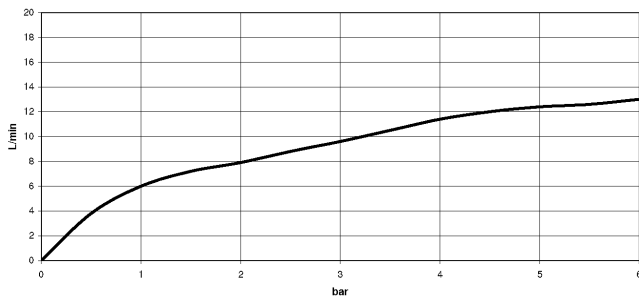

## ELIO Single-lever mixer with rinsing spray set - Chrome

---

ELIO

ST 110 106 1790

ST 110 106 1790

mm [inches]

**Flow rate chart**

**Certificates**