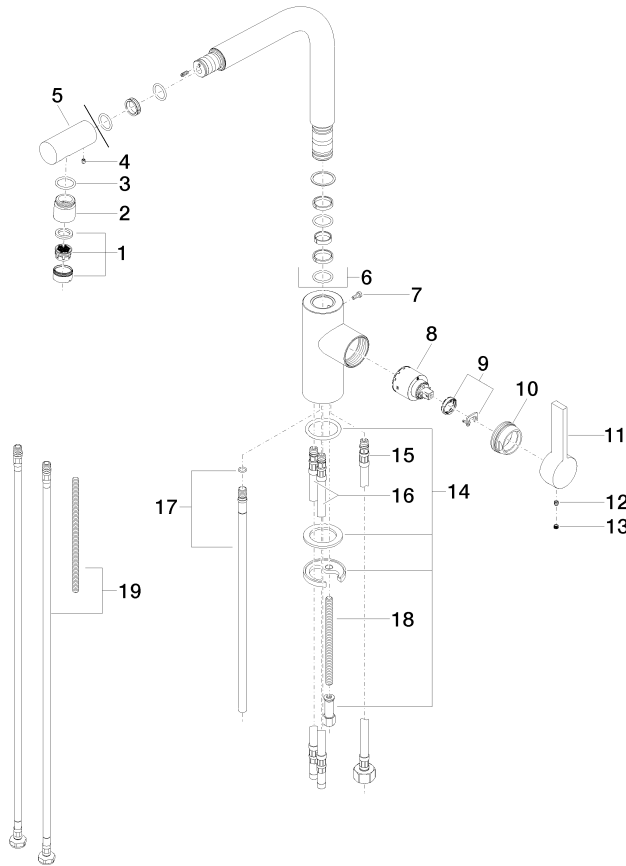

## ELIO Single-lever mixer with rinsing spray set - Chrome

---

ELIO

ST 110 106 1790

ST 110 106 1790

- 234mm projection
  - pivotable spout 360°
  - spout, end-piece with 20° rotation
  - air-enriched flow
  - height of mixer 337 mm
  - height up to aerator 297 mm
  - single-lever mixer hole diameter 35mm
  - max. flow 8 l/min at 3 bar flow pressure
  - lead-free
  - This product can help a building meet the requirements of Green Building Rating Systems, e.g. LEED®, BREEAM®, DGNB
- Single-lever mixer for combining with rinsing/Profi spray only**

**Certificates**

LGA\_18251.

GDV\_0400281.

ST 110 106 1790

**Spare parts list**

No.	Item Number	Name	Quantity used	Delivery time
1	90 23 01 026 07-00	aerator	1	10
2	09 24 04 164 10-00	nipple	1	10
3	09 14 10 100 90	seal	1	2
4	09 31 11 044 90	pin	1	2
5	09 24 04 163 10-00	nipple	1	10
6	90 28 22 185 00-00	spout	1	10
7	09 30 30 054 90	screw	1	2
8	90 15 05 061 00 90	cartridge	1	60
9	90 28 10 148 00 90	accessories	1	2
10	09 24 04 141-00	nut	1	10
11	09 20 79 040-00	handle	1	10
12	90 31 11 030 00 90	pin	1	2
13	90 31 20 109 00 90	plug	1	2
14	04 30 11 038 75 90	fixing set	1	2
15	04 30 04 019 00 90	hose	1	2
16	04 30 04 016 00 90	hose	2	60
17	04 24 02 046 01-07	pipe	1	10
18	09 31 11 091 90	pin	1	2
19	12 803 970 90	extension	1	60

ST 110 106 1790

Fits: ELIO, TARA, TARA ULTRA

- with round rosette
- spray flow
- automatic spout/shower diverter
- height of mixer 191 mm
- hole diameter rinsing spray 32mm
- fabric braided hose 1500 mm
- sprayface with anti-scaling system
- lead-free

## ELIO Single-lever mixer with rinsing spray set - Chrome

---

ELIO

ST 110 106 1790

ST 110 106 1790

mm [inches]

**Flow rate chart**

**Certificates**