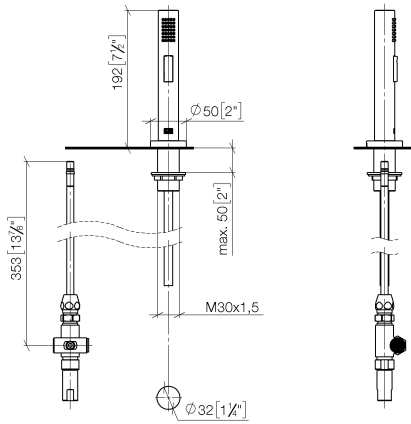

Spare parts list

No.	Item Number	Name	Quantity used	Delivery time
1	90 28 22 202 02-00	spout	1	10
2	09 30 30 080 90	screw	1	2
3	90 15 05 061 00 90	cartridge	1	60
4	09 24 04 107-00	nut	1	10
5	90 31 20 109 00 90	plug	1	2
6	90 31 11 030 00 90	pin	1	2
7	09 20 79 040-00	handle	1	10
8	04 24 02 046 01-07	pipe	1	10
9	04 30 04 019 00 90	hose	1	2
10	04 30 04 104 00 90	hose	2	2
11	04 30 11 038 75 90	fixing set	1	2
12	09 31 11 091 90	pin	1	2
13	90 15 05 045 00 90	cartridge	1	2
14	12 803 970 90	extension	1	60

ST 110 107 7875

Fits: ELIO, TARA, TARA ULTRA

- with round rosette
- spray flow
- automatic spout/shower diverter
- height of mixer 191 mm
- hole diameter rinsing spray 32mm
- fabric braided hose 1500 mm
- sprayface with anti-scaling system
- lead-free

TARA ULTRA Single-lever mixer with rinsing spray set - Chrome

TARA ULTRA

ST 110 107 7875

ST 110 107 7875

mm [inches]

Flow rate chart

Certificates

LGA_18901. Belgaqua_21-027-27_3. IAPMO_N-4976 (2). LGA_29572. IAPMO_6397.

Spare parts list

No.	Item Number	Name	Quantity used	Delivery time
1	04 24 02 046 01-07	pipe	1	10
2	90 23 30 040 00-00	threaded connector	1	10
3	90 24 03 168 00 90	nipple	1	2
4	90 14 20 002 00 90	seal	1	2
5	90 17 09 046 10 90	diverter	1	2
6	09 24 04 112 10 90	nipple	1	2
7	90 14 10 033 00 90	seal	1	2
8	90 21 10 031 10 90	diverter	1	2
9	04 21 02 006 00 92	cap	1	2
10	09 23 01 039 90	sieve	2	2
11	90 24 03 241 00 90	nipple	1	2
12	90 14 20 019 00 90	seal	1	2
13	04 30 11 038 66 90	fixing set	1	2
14	12 720 970 90	Extension set -	1	60
15	09 30 01 285-00	rosette	1	10
16	90 18 40 085 00 90	sleeve	1	2
17	90 30 02 062 00-00	hose	1	2
18	04 12 11 158 00-00	shower	1	10