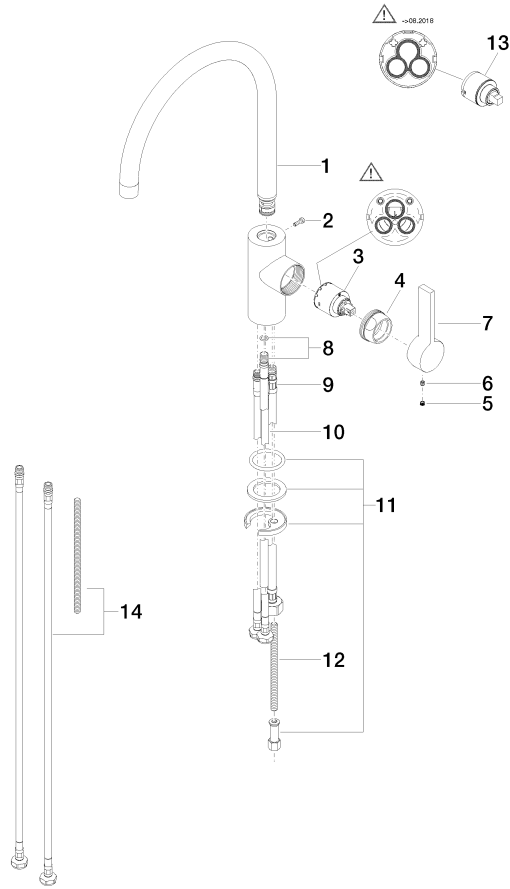

- 241mm projection
 - pivotable spout 360°
 - air-enriched flow
 - height of mixer 393 mm
 - height up to aerator 240 mm
 - single-lever mixer hole diameter 35mm
 - max. flow 8 l/min at 3 bar flow pressure
 - lead-free
 - This product can help a building meet the requirements of Green Building Rating Systems, e.g. LEED®, BREEAM®, DGNB
- Single-lever mixer for combining with rinsing/Profi spray only**

Spare parts list

No.	Item Number	Name	Quantity used	Delivery time
1	90 28 22 202 02-00	spout	1	10
2	09 30 30 080 90	screw	1	2
3	90 15 05 061 00 90	cartridge	1	60
4	09 24 04 107-00	nut	1	10
5	90 31 20 109 00 90	plug	1	2
6	90 31 11 030 00 90	pin	1	2
7	09 20 79 040-00	handle	1	10
8	04 24 02 046 01-07	pipe	1	10
9	04 30 04 019 00 90	hose	1	2
10	04 30 04 104 00 90	hose	2	2
11	04 30 11 038 75 90	fixing set	1	2
12	09 31 11 091 90	pin	1	2
13	90 15 05 045 00 90	cartridge	1	2
14	12 803 970 90	extension	1	60

ST 110 107 7875

Fits: ELIO, TARA, TARA ULTRA

- with round rosette
- spray flow
- automatic spout/shower diverter
- height of mixer 191 mm
- hole diameter rinsing spray 32mm
- fabric braided hose 1500 mm
- sprayface with anti-scaling system
- lead-free

Spare parts list

No.	Item Number	Name	Quantity used	Delivery time
1	04 24 02 046 01-07	pipe	1	10
2	90 23 30 040 00-00	threaded connector	1	10
3	90 24 03 168 00 90	nipple	1	2
4	90 14 20 002 00 90	seal	1	2
5	90 17 09 046 10 90	diverter	1	2
6	09 24 04 112 10 90	nipple	1	2
7	90 14 10 033 00 90	seal	1	2
8	90 21 10 031 10 90	diverter	1	2
9	04 21 02 006 00 92	cap	1	2
10	09 23 01 039 90	sieve	2	2
11	90 24 03 241 00 90	nipple	1	2
12	90 14 20 019 00 90	seal	1	2
13	04 30 11 038 66 90	fixing set	1	2
14	12 720 970 90	Extension set -	1	60
15	09 30 01 285-00	rosette	1	10
16	90 18 40 085 00 90	sleeve	1	2
17	90 30 02 062 00-00	hose	1	2
18	04 12 11 158 00-00	shower	1	10