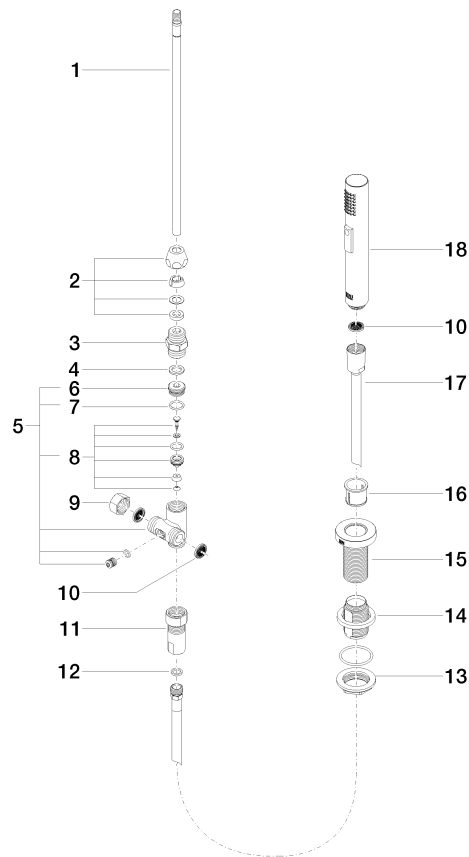

Spare parts list

No.	Item Number	Name	Quantity used	Delivery time
1	90 28 22 202 02-00	spout	1	10
2	09 30 30 080 90	screw	1	2
3	90 15 05 061 00 90	cartridge	1	60
4	09 24 04 107-00	nut	1	10
5	90 31 20 109 00 90	plug	1	2
6	90 31 11 030 00 90	pin	1	2
7	09 20 79 040-00	handle	1	10
8	04 24 02 046 01-07	pipe	1	10
9	04 30 04 019 00 90	hose	1	2
10	04 30 04 104 00 90	hose	2	2
11	04 30 11 038 75 90	fixing set	1	2
12	09 31 11 091 90	pin	1	2
13	90 15 05 045 00 90	cartridge	1	2
14	12 803 970 90	extension	1	60

ST 110 107 7875

Fits: ELIO, TARA, TARA ULTRA

- with round rosette
- spray flow
- automatic spout/shower diverter
- height of mixer 191 mm
- hole diameter rinsing spray 32mm
- fabric braided hose 1500 mm
- sprayface with anti-scaling system
- lead-free

TARA ULTRA Single-lever mixer with rinsing spray set - Chrome

TARA ULTRA

ST 110 107 7875

ST 110 107 7875

mm [inches]

Flow rate chart

Certificates

LGA_18901. Belgaqua_21-027-27_3. IAPMO_N-4976 (2). LGA_29572. IAPMO_6397.

Spare parts list

No.	Item Number	Name	Quantity used	Delivery time
1	04 24 02 046 01-07	pipe	1	10
2	90 23 30 040 00-00	threaded connector	1	10
3	90 24 03 168 00 90	nipple	1	2
4	90 14 20 002 00 90	seal	1	2
5	90 17 09 046 10 90	diverter	1	2
6	09 24 04 112 10 90	nipple	1	2
7	90 14 10 033 00 90	seal	1	2
8	90 21 10 031 10 90	diverter	1	2
9	04 21 02 006 00 92	cap	1	2
10	09 23 01 039 90	sieve	2	2
11	90 24 03 241 00 90	nipple	1	2
12	90 14 20 019 00 90	seal	1	2
13	04 30 11 038 66 90	fixing set	1	2
14	12 720 970 90	Extension set -	1	60
15	09 30 01 285-00	rosette	1	10
16	90 18 40 085 00 90	sleeve	1	2
17	90 30 02 062 00-00	hose	1	2
18	04 12 11 158 00-00	shower	1	10