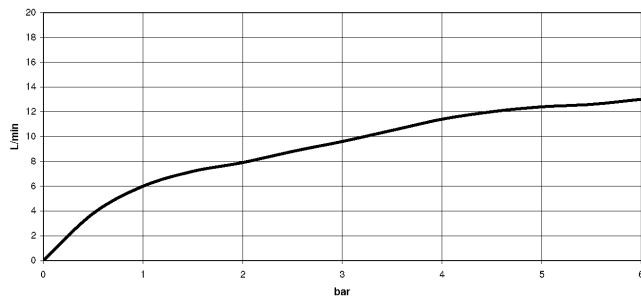

TARA ULTRA Single-lever mixer with rinsing spray set - Chrome

TARA ULTRA

ST 110 107 7875

ST 110 107 7875

mm [inches]

Flow rate chart

Certificates

LGA_18901. Belgaqua_21-027-27_3. IAPMO_N-4976 (2). LGA_29572. IAPMO_6397.