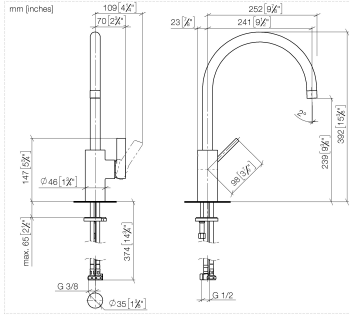

ST 110 107 7875