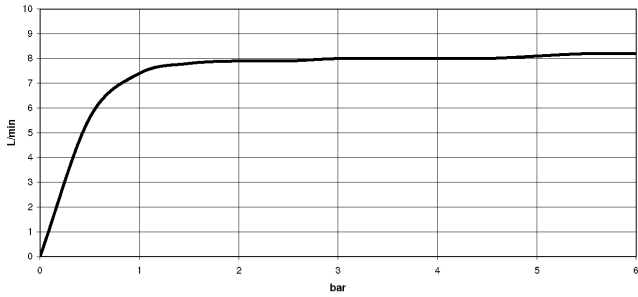

Flow rate chart

Certificates

LGA_18901.