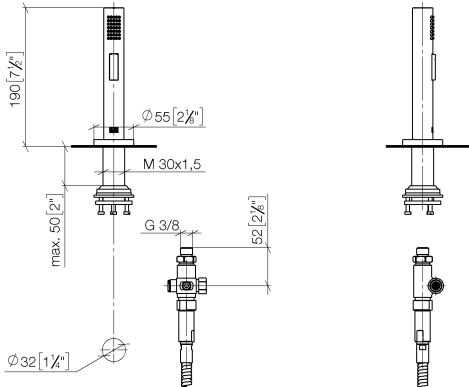

META SQUARE Single-lever mixer with rinsing spray set - Chrome

META SQUARE

ST 110 110 7861

ST 110 110 7861

mm [inches]

**Flow rate chart**

**Certificates**

LGA\_29572.