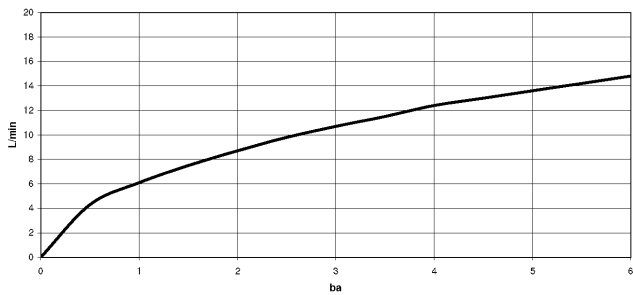

META SQUARE Single-lever mixer with rinsing spray set - Chrome

META SQUARE

ST 110 110 7861

ST 110 110 7861

mm [inches]

**Flow rate chart**

**Certificates**

LGA\_29572.