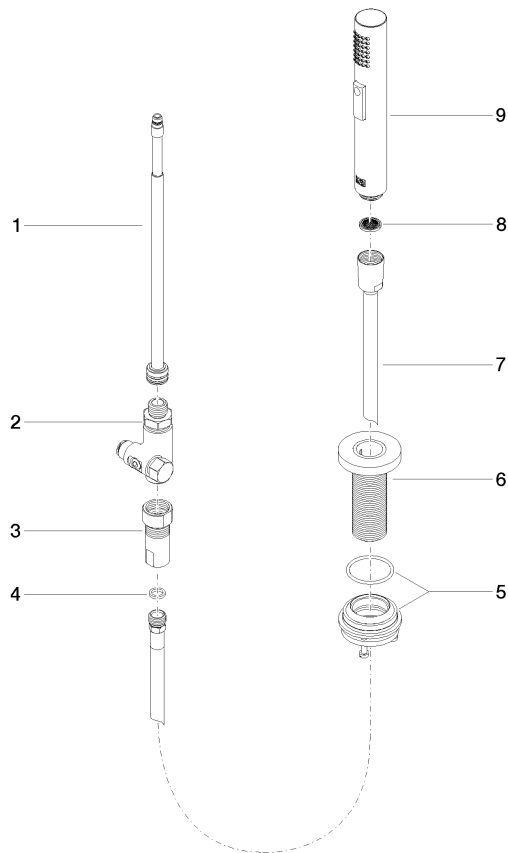

META SQUARE Single-lever mixer with rinsing spray set - Chrome

META SQUARE

ST 110 110 7861

ST 110 110 7861

mm [inches]

**Flow rate chart**

**Certificates**

LGA\_29572.

### Spare parts list

| No.  | Item Number        | Name       | Quantity used | Delivery time |
|--|--------------------|------------|---------------|---------------|
| 1  | 90 28 20 068 00 90 | connection | 1             | 2             |
| 2  | 90 17 09 046 12 90 | diverter   | 1             | 2             |
| 3  | 90 24 03 241 00 90 | nipple     | 1             | 2             |
| 4  | 90 14 20 019 00 90 | seal       | 1             | 2             |
| 5  | 04 23 10 047 00 92 | fixing set | 1             | 60            |
| 6  | 90 27 86 001 00-00 | rosette    | 1             | -             |
| Spare part can no longer be ordered, please order the replacement item |                    |            |               |               |
| 7  | 90 30 02 062 00-00 | hose       | 1             | 2             |
| 8  | 09 23 01 039 90    | sieve      | 1             | 2             |
| 9  | 04 12 11 158 00-00 | shower     | 1             | 10            |