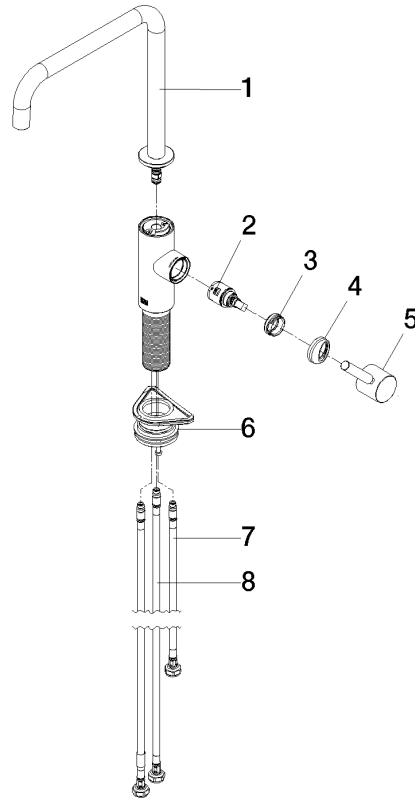

ST 110 110 7861

**Flow rate chart**

**Certificates**

LGA\_38643.

WRAS\_240102021.

ST 110 110 7861

**Spare parts list**

| No. | Item Number        | Name       | Quantity used | Delivery time |
|-----|--------------------|------------|---------------|---------------|
| 1   | 90 28 22 284 00-00 | spout      | 1             | 10            |
| 2   | 90 15 05 042 00 90 | cartridge  | 1             | 2             |
| 3   | 09 24 04 266 90    | nut        | 1             | 2             |
| 4   | 90 28 30 052 00-00 | cover      | 1             | 10            |
| 5   | 90 20 66 033 00-00 | handle     | 1             | 10            |
| 6   | 04 23 10 044 08 90 | fixing set | 1             | 2             |
| 7   | 04 30 04 100 00 90 | hose       | 1             | 2             |
| 8   | 04 30 04 101 00 90 | hose       | 2             | 2             |

ST 110 110 7861

- with round rosette
- spray flow
- automatic spout/shower diverter
- height of mixer 191 mm
- hole diameter rinsing spray 32mm
- fabric braided hose 1500 mm
- sprayface with anti-scaling system
- lead-free