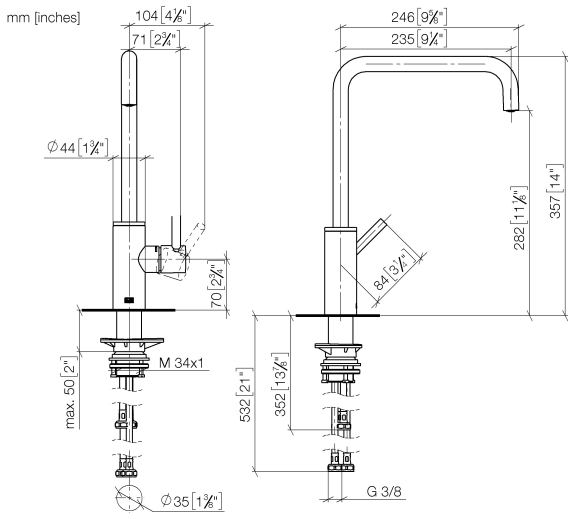

ST 110 110 7861

**Flow rate chart**

**Certificates**

LGA\_38643.

WRAS\_240102021.

ST 110 110 7861

**Spare parts list**

| No. | Item Number        | Name       | Quantity used | Delivery time |
|-----|--------------------|------------|---------------|---------------|
| 1   | 90 28 22 284 00-00 | spout      | 1             | 10            |
| 2   | 90 15 05 042 00 90 | cartridge  | 1             | 2             |
| 3   | 09 24 04 266 90    | nut        | 1             | 2             |
| 4   | 90 28 30 052 00-00 | cover      | 1             | 10            |
| 5   | 90 20 66 033 00-00 | handle     | 1             | 10            |
| 6   | 04 23 10 044 08 90 | fixing set | 1             | 2             |
| 7   | 04 30 04 100 00 90 | hose       | 1             | 2             |
| 8   | 04 30 04 101 00 90 | hose       | 2             | 2             |

ST 110 110 7861

- with round rosette
- spray flow
- automatic spout/shower diverter
- height of mixer 191 mm
- hole diameter rinsing spray 32mm
- fabric braided hose 1500 mm
- sprayface with anti-scaling system
- lead-free