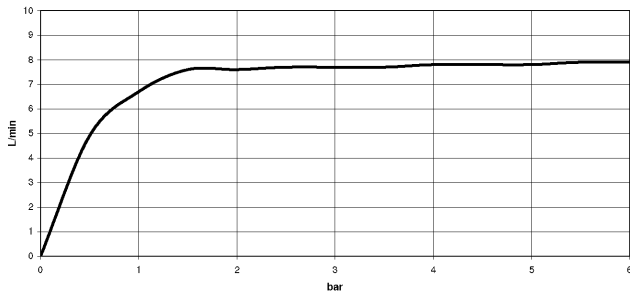

Flow rate chart

Certificates

LGA_38643.

WRAS_240102021.