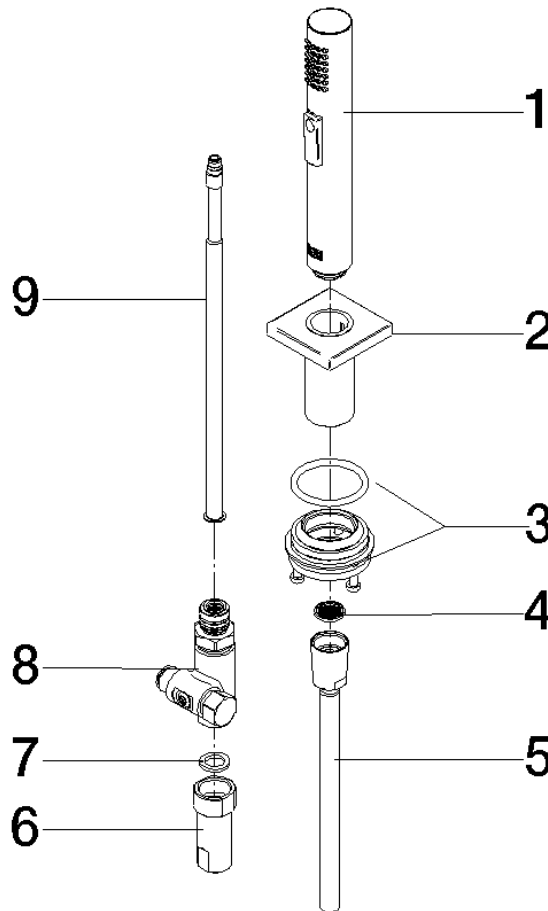

No.	Item Number	Name	Quantity used	Delivery time
1	90 11 06 218 00-00	spout	1	-
Spare part can no longer be ordered, please order the replacement item				
2	09 31 11 044 90	pin	1	2
3	90 31 20 087 00-00	plug	1	10
4	90 15 05 042 00 90	cartridge	1	2
5	09 24 04 266 90	nut	1	2
6	90 28 30 052 00-00	cover	1	10
7	90 20 86 004 00-00	handle	1	10
8	04 30 04 100 00 90	hose	1	2
9	04 30 04 101 00 90	hose	2	2
10	90 30 10 057 00 90	fixing set	1	-
Spare part can no longer be ordered, please order the replacement item				
11	90 27 86 004 00-00	rosette	1	10
12	90 28 22 217 01-00	spout	1	10

ST 110 112 5680

- with angular rosette
- spray flow
- automatic spout/shower diverter
- height of mixer 190 mm
- hole diameter rinsing spray 32mm
- fabric braided hose 1500 mm
- sprayface with anti-scaling system
- lead-free

LOT Single-lever mixer with rinsing spray set - Chrome

LOT

ST 110 112 5680

ST 110 112 5680

mm [inches]

ST 110 112 5680

Parts for other finishes can be found here: [Brushed](#) [Platinum](#)

Spare parts list

No.	Item Number	Name	Quantity used	Delivery time
1	04 12 11 158 00-00	shower	1	10
2	90 27 78 011 00-00	shaft	1	-
Spare part can no longer be ordered, please order the replacement item				
3	90 30 10 058 00 90	fixing set	1	10
4	09 23 01 039 90	sieve	1	2
5	90 30 02 062 00-00	hose	1	2
6	90 24 03 241 00 90	nipple	1	2
7	90 14 20 026 00 90	seal	1	2
8	90 17 09 046 12 90	diverter	1	2
9	90 28 20 068 00 90	connection	1	2