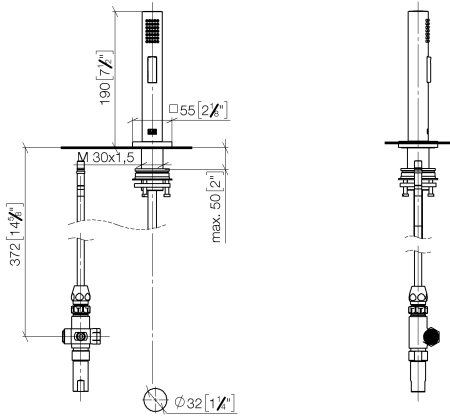

ST 110 112 5680

- with angular rosette
- spray flow
- automatic spout/shower diverter
- height of mixer 190 mm
- hole diameter rinsing spray 32mm
- fabric braided hose 1500 mm
- sprayface with anti-scaling system
- lead-free

Can only be combined with 33826680, 32815680.

Intrinsic protection against back flow.

Residual water may emerge from the spray after closing.

Operating unit can be positioned freely.

	Chrome	27 723 970-00
	Brushed Platinum	27 723 970-06
	Platinum	27 723 970-08
	Dark Chrome	27 723 970-19
	Brushed Durabronze (23kt Gold)	27 723 970-28
	Brushed Champagne (22kt Gold)	27 723 970-46
	Champagne (22kt Gold)	27 723 970-47
	Brushed Dark Platinum	27 723 970-99

LOT Single-lever mixer with rinsing spray set - Chrome

LOT

ST 110 112 5680

ST 110 112 5680

mm [inches]

ST 110 112 5680

Parts for other finishes can be found here: [Brushed](#) [Platinum](#)

Spare parts list

No.	Item Number	Name	Quantity used	Delivery time
1	04 12 11 158 00-00	shower	1	10
2	90 27 78 011 00-00	shaft	1	-
Spare part can no longer be ordered, please order the replacement item				
3	90 30 10 058 00 90	fixing set	1	10
4	09 23 01 039 90	sieve	1	2
5	90 30 02 062 00-00	hose	1	2
6	90 24 03 241 00 90	nipple	1	2
7	90 14 20 026 00 90	seal	1	2
8	90 17 09 046 12 90	diverter	1	2
9	90 28 20 068 00 90	connection	1	2