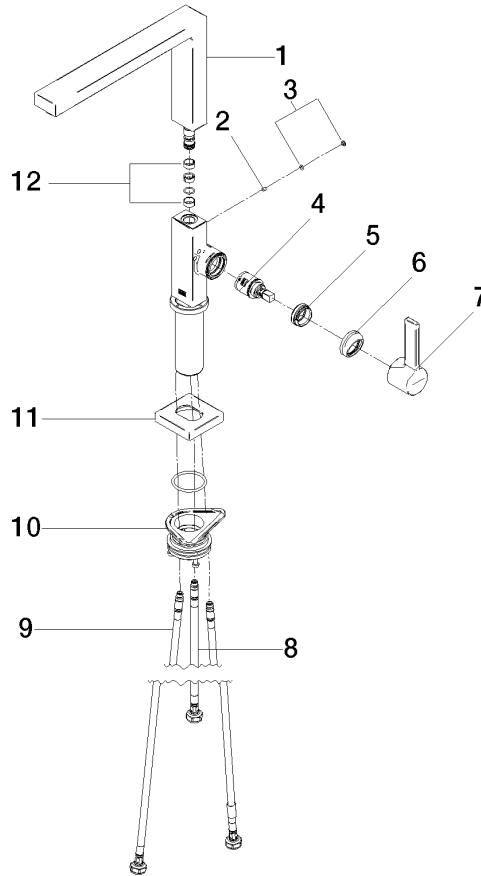

ST 110 112 5680

Spare parts list

No.	Item Number	Name	Quantity used	Delivery time
1	90 11 06 218 00-00	spout	1	-
Spare part can no longer be ordered, please order the replacement item				
2	09 31 11 044 90	pin	1	2
3	90 31 20 087 00-00	plug	1	10
4	90 15 05 042 00 90	cartridge	1	2
5	09 24 04 266 90	nut	1	2
6	90 28 30 052 00-00	cover	1	10
7	90 20 86 004 00-00	handle	1	10
8	04 30 04 100 00 90	hose	1	2
9	04 30 04 101 00 90	hose	2	2
10	90 30 10 057 00 90	fixing set	1	-
Spare part can no longer be ordered, please order the replacement item				
11	90 27 86 004 00-00	rosette	1	10
12	90 28 22 217 01-00	spout	1	10