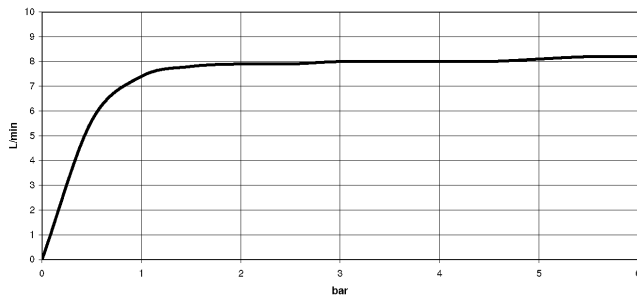

Flow rate chart

Certificates

LGA_38645.