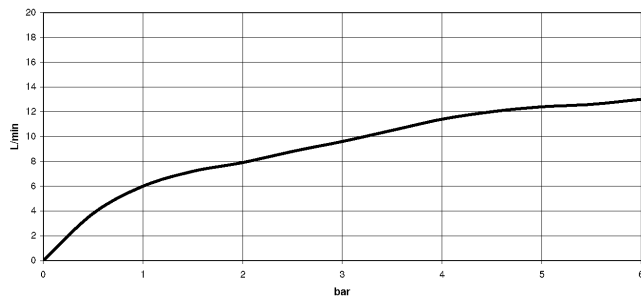

TARA Three-hole mixer with rinsing spray set - Matte Black

TARA

ST 110 201 1892

ST 110 201 1892

mm [inches]

Flow rate chart

Certificates

LGA_18901. Belgaqua_21-027-27_3. IAPMO_N-4976 (2). LGA_29572. IAPMO_6397.