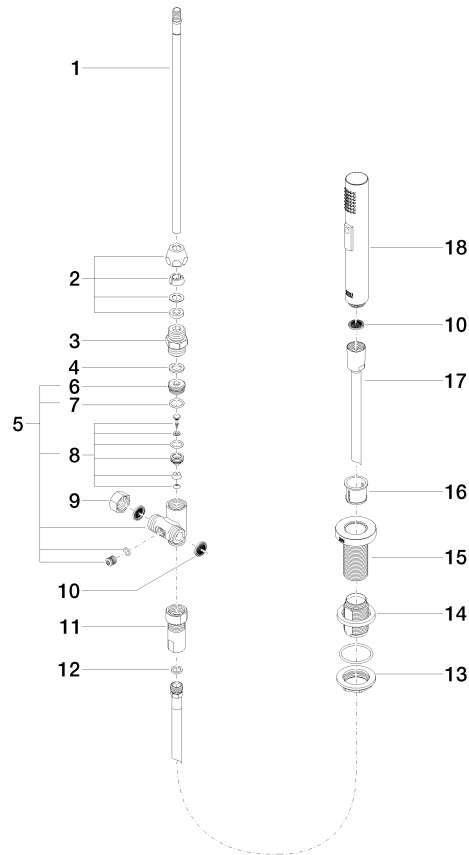

Spare parts list

No.	Item Number	Name	Quantity used	Delivery time
1	90 28 22 226 01-33	spout	1	2
2	90 23 01 028 03-33	aerator	1	30
3	09 30 30 057 90	screw	1	2
4	09 11 10 088 10-33	connection	1	2
5	09 28 10 140-33	ring	1	2
6	04 30 04 019 00 90	hose	2	2
7	09 14 05 047 90	seal	1	2
8	04 30 11 038 00 90	fixing set	1	2
9	09 31 11 011 90	pin	1	2
10	90 20 89 010 10-33	handle	2	30
11	09 20 89 010-33	handle	2	60
12	90 12 12 007 00-33	base	2	30
13	90 30 11 029 00 90	disc	2	2
14	90 30 30 075 00 90	screw	2	2
15	09 21 02 140-33	sleeve	2	30
16	09 27 89 105-33	rosette	2	30
17	90 14 10 043 00 90	seal	2	2
18	90 17 11 040 51 90	side panel	2	2
19	90 23 30 040 00-33	threaded connector	4	30
20	12 501 970 90	High pressure hose 1/2" x 1/2" x 300 mm -	2	-
Spare part can no longer be ordered, please order the replacement item				
21	04 31 20 046 10 92	set	1	2

TARA Three-hole mixer with rinsing spray set - Matte Black

TARA

ST 110 201 1892

ST 110 201 1892

mm [inches]

Flow rate chart

Certificates

LGA_18901. Belgaqua_21-027-27_3. IAPMO_N-4976 (2). LGA_29572. IAPMO_6397.

ST 110 201 1892

Parts for other finishes can be found here: [Chrome](#)

Spare parts list

No.	Item Number	Name	Quantity used	Delivery time
1	04 24 02 046 01-07	pipe	1	10
2	90 23 30 040 00-33	threaded connector	1	30
3	90 24 03 168 00 90	nipple	1	2
4	90 14 20 002 00 90	seal	1	2
5	90 17 09 046 10 90	diverter	1	2
6	09 24 04 112 10 90	nipple	1	2
7	90 14 10 033 00 90	seal	1	2
8	90 21 10 031 10 90	diverter	1	2
9	04 21 02 006 00 92	cap	1	2
10	09 23 01 039 90	sieve	2	2
11	90 24 03 241 00 90	nipple	1	2
12	90 14 20 019 00 90	seal	1	2
13	04 30 11 038 66 90	fixing set	1	2
14	12 720 970 90	Extension set -	1	60
15	09 30 01 285-33	rosette	1	2
16	90 18 40 085 00 90	sleeve	1	2
17	90 30 02 062 00-33	hose	1	30
18	04 12 11 158 00-33	shower	1	2