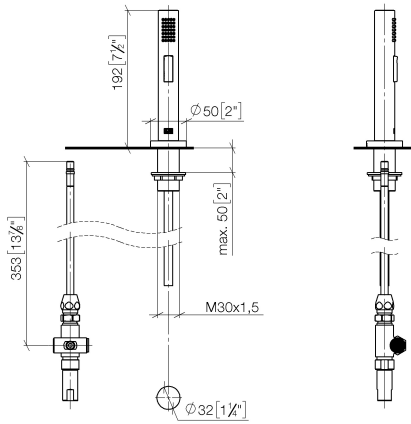

- 235mm projection
- pivotable spout 360°
- air-enriched flow
- height of mixer 370 mm
- height up to aerator 212 mm
- hole diameter spout 35 mm
- hole diameter valve 32 mm
- max. flow 7 l/min at 3 bar flow pressure
- lead-free
- This product can help a building meet the requirements of Green Building Rating Systems, e.g. LEED®, BREEAM®, DGNB

Spare parts list

No.	Item Number	Name	Quantity used	Delivery time
1	90 28 22 226 01-33	spout	1	2
2	90 23 01 028 03-33	aerator	1	30
3	09 30 30 057 90	screw	1	2
4	09 11 10 088 10-33	connection	1	2
5	09 28 10 140-33	ring	1	2
6	04 30 04 019 00 90	hose	2	2
7	09 14 05 047 90	seal	1	2
8	04 30 11 038 00 90	fixing set	1	2
9	09 31 11 011 90	pin	1	2
10	90 20 89 010 10-33	handle	2	30
11	09 20 89 010-33	handle	2	60
12	90 12 12 007 00-33	base	2	30
13	90 30 11 029 00 90	disc	2	2
14	90 30 30 075 00 90	screw	2	2
15	09 21 02 140-33	sleeve	2	30
16	09 27 89 105-33	rosette	2	30
17	90 14 10 043 00 90	seal	2	2
18	90 17 11 040 51 90	side panel	2	2
19	90 23 30 040 00-33	threaded connector	4	30
20	12 501 970 90	High pressure hose 1/2" x 1/2" x 300 mm -	2	-
Spare part can no longer be ordered, please order the replacement item				
21	04 31 20 046 10 92	set	1	2

ST 110 201 1892

Fits: ELIO, TARA, TARA ULTRA

- with round rosette
- spray flow
- automatic spout/shower diverter
- height of mixer 191 mm
- hole diameter rinsing spray 32mm
- fabric braided hose 1500 mm
- sprayface with anti-scaling system
- lead-free

TARA Three-hole mixer with rinsing spray set - Matte Black

TARA

ST 110 201 1892

ST 110 201 1892

mm [inches]

Flow rate chart

Certificates

LGA_18901. Belgaqua_21-027-27_3. IAPMO_N-4976 (2). LGA_29572. IAPMO_6397.