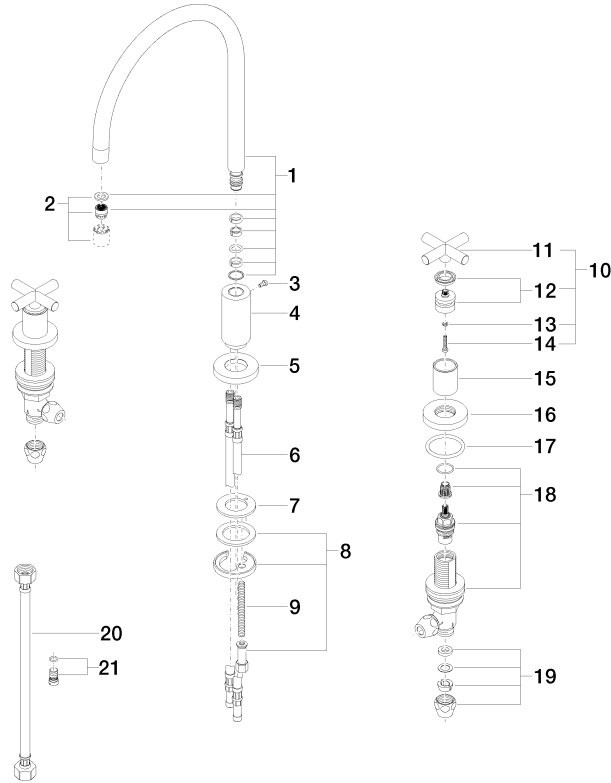

- 235mm projection
- pivotable spout 360°
- air-enriched flow
- height of mixer 370 mm
- height up to aerator 212 mm
- hole diameter spout 35 mm
- hole diameter valve 32 mm
- max. flow 7 l/min at 3 bar flow pressure
- lead-free
- This product can help a building meet the requirements of Green Building Rating Systems, e.g. LEED®, BREEAM®, DGNB

Spare parts list

No.	Item Number	Name	Quantity used	Delivery time
1	90 28 22 226 01-33	spout	1	2
2	90 23 01 028 03-33	aerator	1	30
3	09 30 30 057 90	screw	1	2
4	09 11 10 088 10-33	connection	1	2
5	09 28 10 140-33	ring	1	2
6	04 30 04 019 00 90	hose	2	2
7	09 14 05 047 90	seal	1	2
8	04 30 11 038 00 90	fixing set	1	2
9	09 31 11 011 90	pin	1	2
10	90 20 89 010 10-33	handle	2	30
11	09 20 89 010-33	handle	2	60
12	90 12 12 007 00-33	base	2	30
13	90 30 11 029 00 90	disc	2	2
14	90 30 30 075 00 90	screw	2	2
15	09 21 02 140-33	sleeve	2	30
16	09 27 89 105-33	rosette	2	30
17	90 14 10 043 00 90	seal	2	2
18	90 17 11 040 51 90	side panel	2	2
19	90 23 30 040 00-33	threaded connector	4	30
20	12 501 970 90	High pressure hose 1/2" x 1/2" x 300 mm -	2	-
Spare part can no longer be ordered, please order the replacement item				
21	04 31 20 046 10 92	set	1	2

ST 110 201 1892

Fits: ELIO, TARA, TARA ULTRA

- with round rosette
- spray flow
- automatic spout/shower diverter
- height of mixer 191 mm
- hole diameter rinsing spray 32mm
- fabric braided hose 1500 mm
- sprayface with anti-scaling system
- lead-free