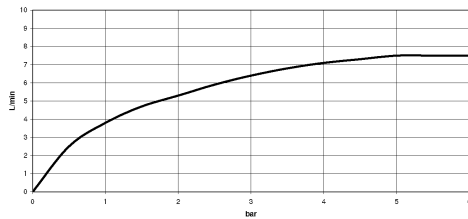

Flow rate chart

Certificates

LGA_38632.

ST 110 202 1809
Parts for other
finishes can be found
here: Chrome

Spare parts list

No.	Item Number	Name	Quantity used	Delivery time
1	90 28 22 396 00-46	spout	1	-
Spare part can no longer be ordered, please order the replacement item				
2	90 20 80 057 00-46	handle	2	-
Spare part can no longer be ordered, please order the replacement item				
3	90 12 12 232 00 90	fixing cap	2	2
4	90 90 03 130 00 90	top	1	2
5	04 30 11 040 00 90	fixing set	2	2
6	04 30 04 100 00 90	hose	2	2
7	04 30 04 101 00 90	hose	2	2
8	90 90 03 131 00 90	top	1	2