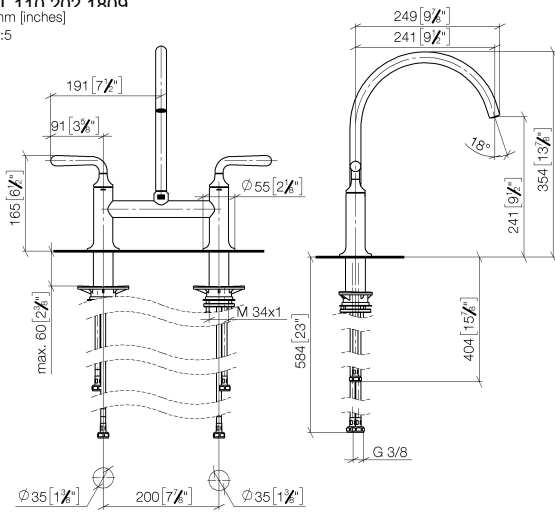

ST 110 202 1800
mm [inches]

Flow rate chart

Certificates

LGA_38634.

ST 110 202 1809
Parts for other
finishes can be found
here: Chrome

Spare parts list

No.	Item Number	Name	Quantity used	Delivery time
1	90 12 11 096 12-46	shower	1	-
Spare part can no longer be ordered, please order the replacement item				
2	90 18 40 085 00 90	sleeve	1	2
3	90 30 01 142 00-46	shaft	1	-
Spare part can no longer be ordered, please order the replacement item				
4	04 23 10 047 00 92	fixing set	1	60
5	90 30 02 062 00-46	hose	1	-
Spare part can no longer be ordered, please order the replacement item				
6	90 24 03 241 00 90	nipple	1	2
7	90 17 09 046 12 90	diverter	1	2
8	90 28 20 068 00 90	connection	1	2

Recommended miscellaneous

VAIA Dispenser with rosette - Brushed Champagne (22kt Gold) 82 434 809-46

VAIA Two-hole bridge mixer with rinsing spray set - Brushed Champagne (22kt Gold)

VAIA

ST 110 202 1809

ST 110 202 1800
mm [inches]
1:5

Flow rate chart

Certificates

LGA_38632.

ST 110 202 1809
Parts for other
finishes can be found
here: Chrome

Spare parts list

No.	Item Number	Name	Quantity used	Delivery time
1	90 28 22 396 00-46	spout	1	-
Spare part can no longer be ordered, please order the replacement item				
2	90 20 80 057 00-46	handle	2	-
Spare part can no longer be ordered, please order the replacement item				
3	90 12 12 232 00 90	fixing cap	2	2
4	90 90 03 130 00 90	top	1	2
5	04 30 11 040 00 90	fixing set	2	2
6	04 30 04 100 00 90	hose	2	2
7	04 30 04 101 00 90	hose	2	2
8	90 90 03 131 00 90	top	1	2