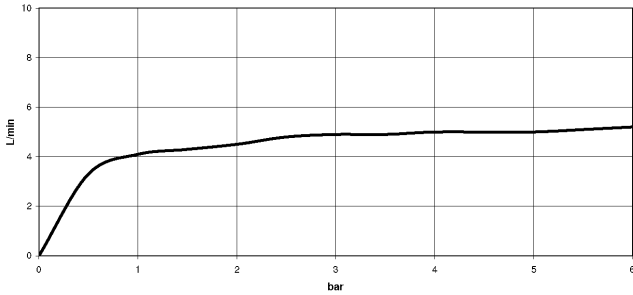

ST 110 202 1800
mm [inches]

Flow rate chart

Certificates

LGA_38634.

ST 110 202 1809
Parts for other
finishes can be found
here: Chrome

Spare parts list

No.	Item Number	Name	Quantity used	Delivery time
1	90 12 11 096 12-46	shower	1	-
Spare part can no longer be ordered, please order the replacement item				
2	90 18 40 085 00 90	sleeve	1	2
3	90 30 01 142 00-46	shaft	1	-
Spare part can no longer be ordered, please order the replacement item				
4	04 23 10 047 00 92	fixing set	1	60
5	90 30 02 062 00-46	hose	1	-
Spare part can no longer be ordered, please order the replacement item				
6	90 24 03 241 00 90	nipple	1	2
7	90 17 09 046 12 90	diverter	1	2
8	90 28 20 068 00 90	connection	1	2