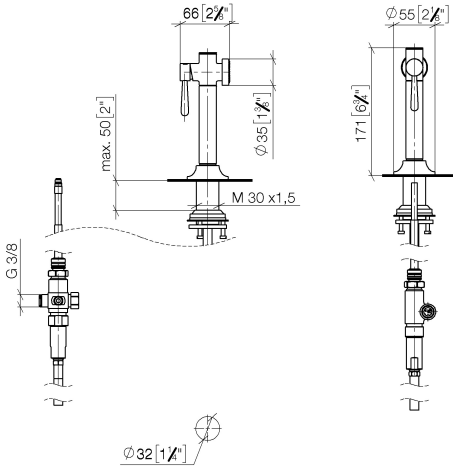

Can only be combined with 33810809, 33826809, 19815809, 19825809.

Intrinsic protection against back flow.

Residual water may emerge from the spray after closing.

Operating unit can be positioned freely.

	Brushed Champagne (22kt Gold)	27 718 809-46
	Chrome	27 718 809-00
	Brushed Platinum	27 718 809-06
	Platinum	27 718 809-08
	Durabronze (23kt Gold)	27 718 809-09
	Dark Chrome	27 718 809-19
	Brushed Durabronze (23kt Gold)	27 718 809-28
	Matte Black	27 718 809-33
	Champagne (22kt Gold)	27 718 809-47
	Brushed Chrome	27 718 809-93
	Brushed Dark Platinum	27 718 809-99

ST 110 202 1800
mm [inches]

Flow rate chart

Certificates

LGA_38634.

ST 110 202 1809
Parts for other
finishes can be found
here: Chrome

Spare parts list

No.	Item Number	Name	Quantity used	Delivery time
1	90 12 11 096 12-46	shower	1	-
Spare part can no longer be ordered, please order the replacement item				
2	90 18 40 085 00 90	sleeve	1	2
3	90 30 01 142 00-46	shaft	1	-
Spare part can no longer be ordered, please order the replacement item				
4	04 23 10 047 00 92	fixing set	1	60
5	90 30 02 062 00-46	hose	1	-
Spare part can no longer be ordered, please order the replacement item				
6	90 24 03 241 00 90	nipple	1	2
7	90 17 09 046 12 90	diverter	1	2
8	90 28 20 068 00 90	connection	1	2

Flow rate chart

Certificates

LGA_38632.

ST 110 202 1809
Parts for other
finishes can be found
here: Chrome

Spare parts list

No.	Item Number	Name	Quantity used	Delivery time
1	90 28 22 396 00-46	spout	1	-
Spare part can no longer be ordered, please order the replacement item				
2	90 20 80 057 00-46	handle	2	-
Spare part can no longer be ordered, please order the replacement item				
3	90 12 12 232 00 90	fixing cap	2	2
4	90 90 03 130 00 90	top	1	2
5	04 30 11 040 00 90	fixing set	2	2
6	04 30 04 100 00 90	hose	2	2
7	04 30 04 101 00 90	hose	2	2
8	90 90 03 131 00 90	top	1	2