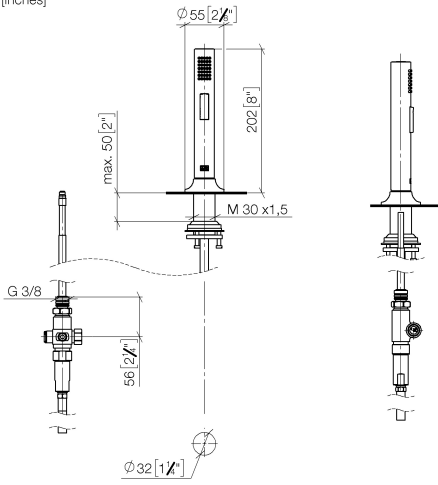

ST 110 202 5809

- with round rosette
- spray flow
- automatic spout/shower diverter
- height of mixer 202 mm
- hole diameter rinsing spray 32mm
- fabric braided hose 1500 mm
- sprayface with anti-scaling system
- lead-free

## VAIA Single-lever mixer with rinsing spray set - Dark Chrome

---

VAIA

ST 110 202 5809

ST 110 202 5809

mm [inches]

Certificates

Belgaqua\_24-005-  
27\_3.