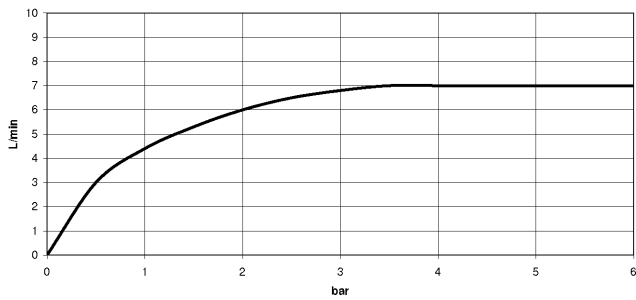

**Recommended miscellaneous**

**VAIA Rinsing spray set - Dark Chrome** 27 718 809-19

**Recommended miscellaneous**

**VAIA Dispenser with rosette - Dark Chrome** 82 434 809-19

ST 110 202 5809

Flow rate chart