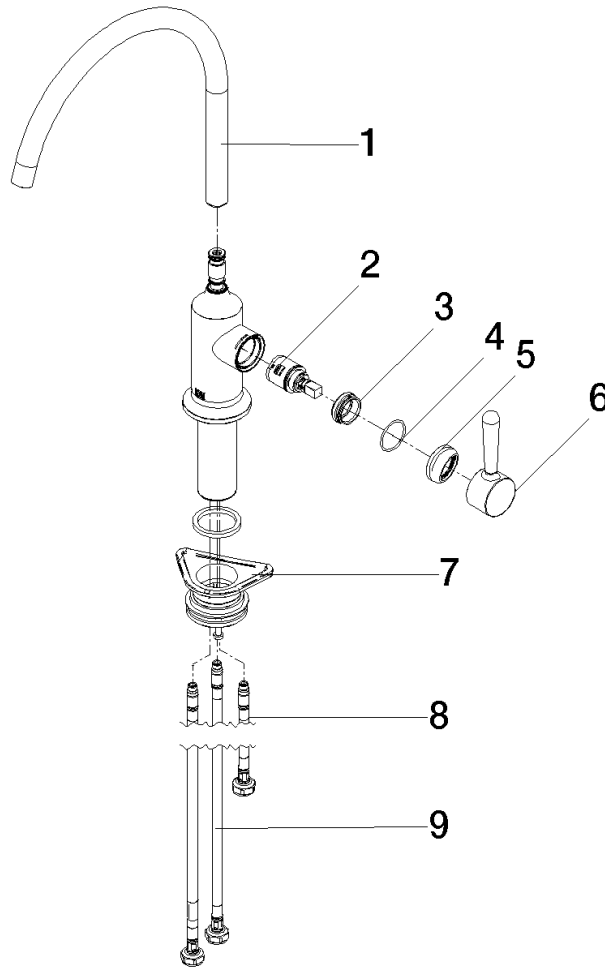

Certificates

LGA\_38631.

ST 110 202 5809

Parts for other finishes can be found here: [Chrome](#)

**Spare parts list**

No.	Item Number	Name	Quantity used	Delivery time
1	90 28 22 396 00-19	spout	1	-
Spare part can no longer be ordered, please order the replacement item				
2	90 15 05 042 00 90	cartridge	1	2
3	09 24 04 266 90	nut	1	2
4	09 14 10 091 90	seal	1	2
5	90 28 30 052 00-19	cover	1	20
6	90 20 80 050 00-19	handle	1	-
Spare part can no longer be ordered, please order the replacement item				
7	04 23 10 044 08 90	fixing set	1	2
8	04 30 04 100 00 90	hose	1	2
9	04 30 04 101 00 90	hose	2	2

ST 110 202 5809

- with round rosette
- spray flow
- automatic spout/shower diverter
- height of mixer 202 mm
- hole diameter rinsing spray 32mm
- fabric braided hose 1500 mm
- sprayface with anti-scaling system
- lead-free