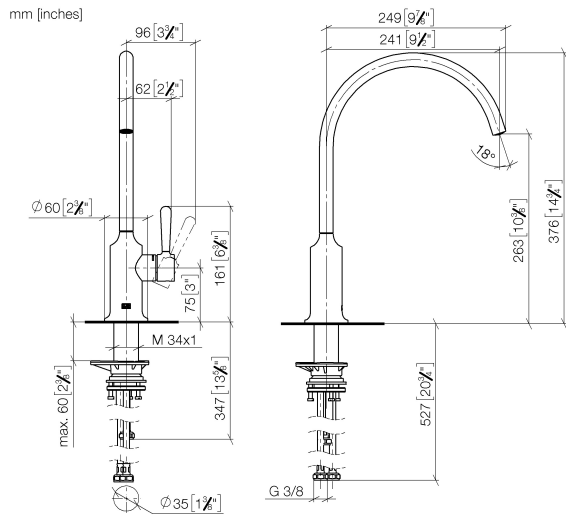

ST 110 202 5809