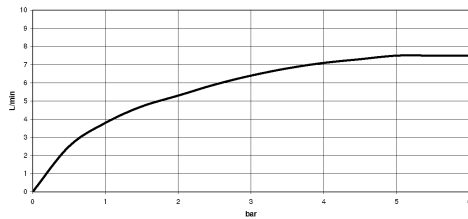

Recommended miscellaneous

VAIA Dispenser with rosette - Durabronss (23kt Gold) 82 434 809-09

ST 110 202 6809

mm [inches]
1:5

Flow rate chart

Certificates

LGA_38632.

ST 110 202 6809