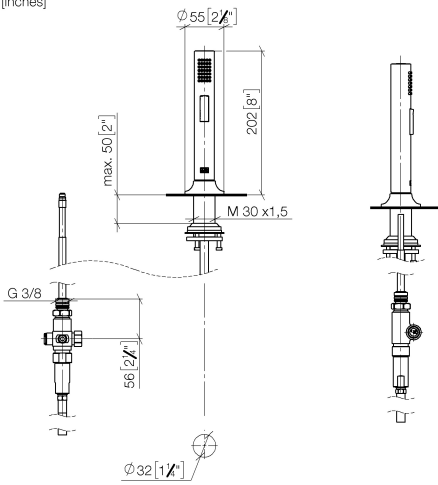

ST 110 202 6809

- with round rosette
- spray flow
- automatic spout/shower diverter
- height of mixer 202 mm
- hole diameter rinsing spray 32mm
- fabric braided hose 1500 mm
- sprayface with anti-scaling system
- lead-free

VAIA Two-hole bridge mixer with rinsing spray set - Durabrass (23kt Gold)

VAIA

ST 110 202 6809

ST 110 202 6809

mm [inches]

Certificates

Belgaqua_24-005-
27_3.

VAIA Two-hole bridge mixer with rinsing spray set - Durabrass (23kt Gold)