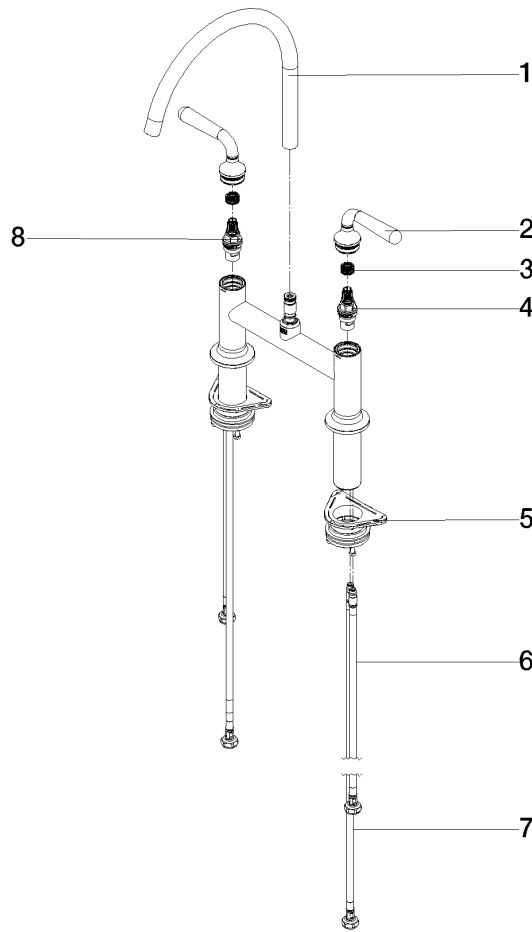

Recommended miscellaneous

VAIA Dispenser with rosette - Durabronss (23kt Gold) 82 434 809-09

ST 110 202 6809

mm [inches]
1:5

Flow rate chart

Certificates

LGA_38632.

ST 110 202 6809

Parts for other finishes can be found here: [Chrome](#)

Spare parts list

No.	Item Number	Name	Quantity used	Delivery time
1	90 28 22 396 00-09	spout	1	-
Spare part can no longer be ordered, please order the replacement item				
2	90 20 80 057 00-09	handle	2	-
Spare part can no longer be ordered, please order the replacement item				
3	90 12 12 232 00 90	fixing cap	2	2
4	90 90 03 130 00 90	top	1	2
5	04 30 11 040 00 90	fixing set	2	2
6	04 30 04 100 00 90	hose	2	2
7	04 30 04 101 00 90	hose	2	2
8	90 90 03 131 00 90	top	1	2

ST 110 202 6809

- with round rosette
- spray flow
- automatic spout/shower diverter
- height of mixer 202 mm
- hole diameter rinsing spray 32mm
- fabric braided hose 1500 mm
- sprayface with anti-scaling system
- lead-free