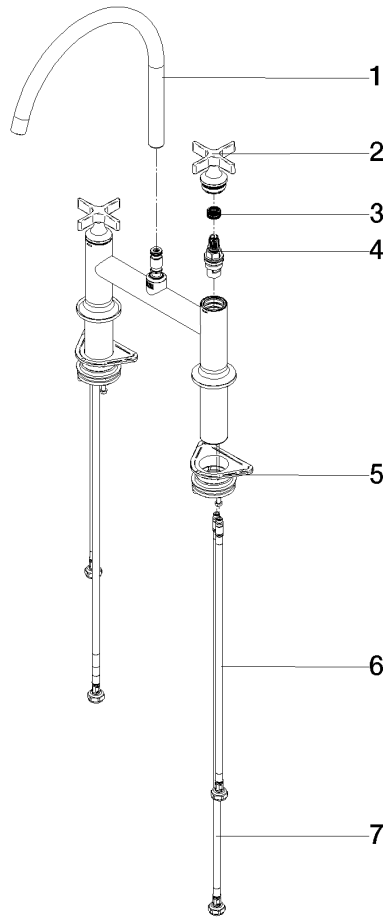

ST 110 202 7809

- 241mm projection
- pivotable spout 360°
- air-enriched flow and spray flow
- fabric braided hose 1500 mm
- automatic spout/shower diverter
- sprayface with anti-scaling system
- max. flow 7 l/min at 3 bar flow pressure
- lead-free
- This product can help a building meet the requirements of Green Building Rating Systems, e.g. LEED®, BREEAM®, DGNB

Spare parts list

No.	Item Number	Name	Quantity used	Delivery time
1	90 28 22 396 00-09	spout	1	-
Spare part can no longer be ordered, please order the replacement item				
2	90 20 80 036 00-09	handle	2	-
Spare part can no longer be ordered, please order the replacement item				
3	90 12 12 232 00 90	fixing cap	2	2
4	90 90 03 131 00 90	top	2	2
5	04 30 11 040 00 90	fixing set	2	2
6	04 30 04 100 00 90	hose	2	2
7	04 30 04 101 00 90	hose	2	2

ST 110 202 7809

- with round rosette
- spray flow
- automatic spout/shower diverter
- height of mixer 202 mm
- hole diameter rinsing spray 32mm
- fabric braided hose 1500 mm
- sprayface with anti-scaling system
- lead-free