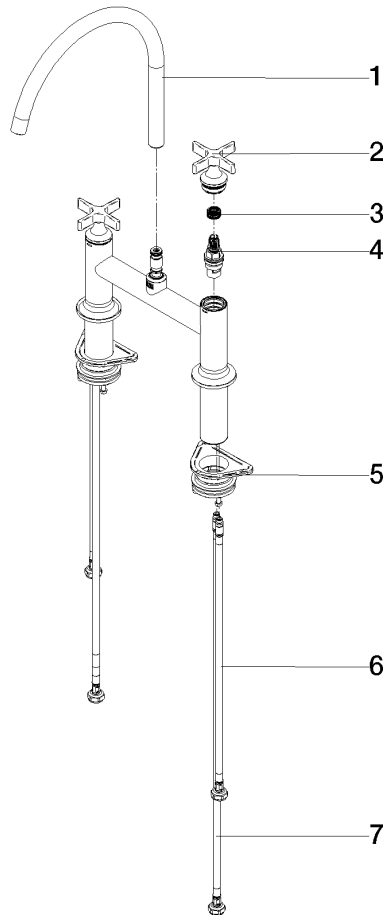

Spare parts list

No.	Item Number	Name	Quantity used	Delivery time
1	90 28 22 396 00-46	spout	1	-
Spare part can no longer be ordered, please order the replacement item				
2	90 20 80 036 00-46	handle	2	-
Spare part can no longer be ordered, please order the replacement item				
3	90 12 12 232 00 90	fixing cap	2	2
4	90 90 03 131 00 90	top	2	2
5	04 30 11 040 00 90	fixing set	2	2
6	04 30 04 100 00 90	hose	2	2
7	04 30 04 101 00 90	hose	2	2

VAIA Two-hole bridge mixer with rinsing spray set - Brushed Champagne (22kt Gold)

VAIA

ST 110 202 7809

- with round rosette
- spray flow
- automatic spout/shower diverter
- height of mixer 202 mm
- hole diameter rinsing spray 32mm
- fabric braided hose 1500 mm
- sprayface with anti-scaling system
- lead-free