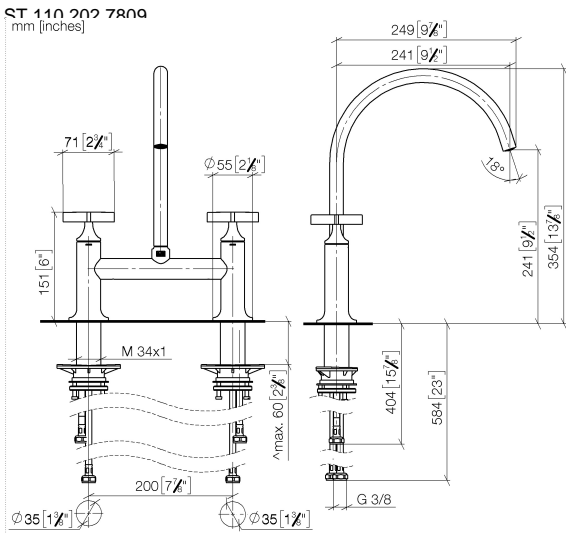

Flow rate chart