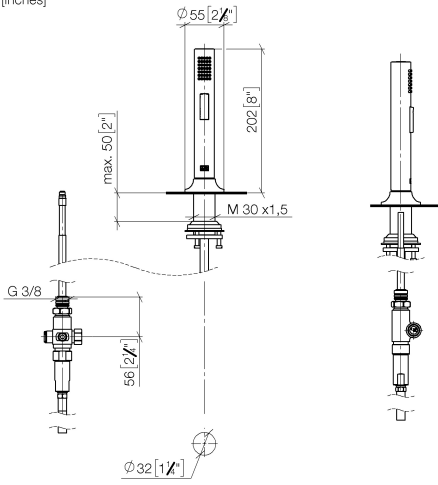

VAIA Two-hole bridge mixer with rinsing spray set - Brushed Champagne (22kt Gold)

VAIA

ST 110 202 7809

- with round rosette
- spray flow
- automatic spout/shower diverter
- height of mixer 202 mm
- hole diameter rinsing spray 32mm
- fabric braided hose 1500 mm
- sprayface with anti-scaling system
- lead-free

VAIA Two-hole bridge mixer with rinsing spray set - Brushed Champagne (22kt Gold)

VAIA

ST 110 202 7809

ST 110 202 7800
mm [inches]

Certificates

Belgaqua_24-005-
27_3.

VAIA Two-hole bridge mixer with rinsing spray set - Brushed Champagne (22kt Gold)