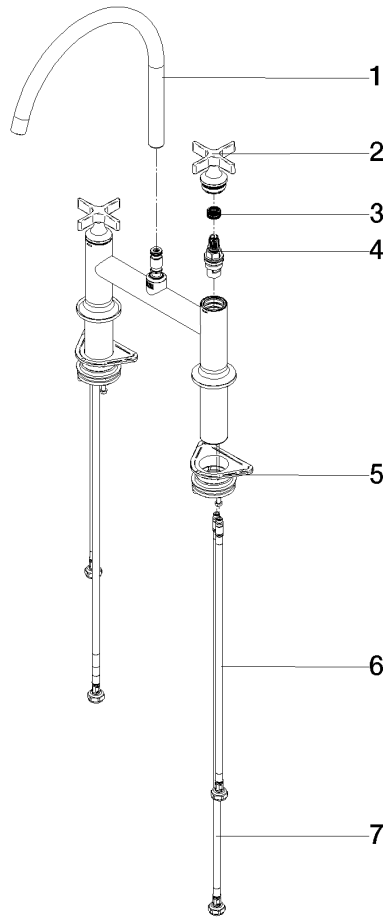

ST 110 202 7809

- 241mm projection
- pivotable spout 360°
- air-enriched flow and spray flow
- fabric braided hose 1500 mm
- automatic spout/shower diverter
- sprayface with anti-scaling system
- max. flow 7 l/min at 3 bar flow pressure
- lead-free
- This product can help a building meet the requirements of Green Building Rating Systems, e.g. LEED®, BREEAM®, DGNB

Spare parts list

No.	Item Number	Name	Quantity used	Delivery time
1	90 28 22 396 00-47	spout	1	-
Spare part can no longer be ordered, please order the replacement item				
2	90 20 80 036 00-47	handle	2	-
Spare part can no longer be ordered, please order the replacement item				
3	90 12 12 232 00 90	fixing cap	2	2
4	90 90 03 131 00 90	top	2	2
5	04 30 11 040 00 90	fixing set	2	2
6	04 30 04 100 00 90	hose	2	2
7	04 30 04 101 00 90	hose	2	2

ST 110 202 7809

- with round rosette
- spray flow
- automatic spout/shower diverter
- height of mixer 202 mm
- hole diameter rinsing spray 32mm
- fabric braided hose 1500 mm
- sprayface with anti-scaling system
- lead-free