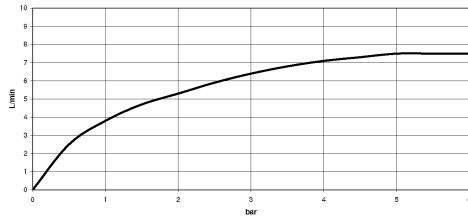

Recommended miscellaneous

VAIA Dispenser with rosette - Champagne (22kt Gold) 82 434 809-47

ST 110 202 7809

Flow rate chart

Certificates

LGA_38632.

ST 110 202 7809

Parts for other finishes can be found here: [Chrome](#)