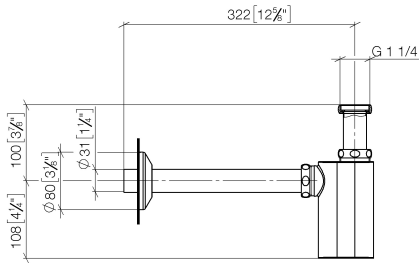

**MADISON Siphon for basin 1 1/4" - Chrome**

MADISON

10 040 970

● rosette Ø 80 mm

	Chrome	10 040 970-00
	Brushed Platinum	10 040 970-06
	Platinum	10 040 970-08
	Durabress (23kt Gold)	10 040 970-09
	Dark Chrome	10 040 970-19
	Brushed Durabress (23kt Gold)	10 040 970-28
	Brushed Champagne (22kt Gold)	10 040 970-46
	Champagne (22kt Gold)	10 040 970-47
	Brushed Dark Platinum	10 040 970-99

# MADISON Siphon for basin 1 1/4" - Chrome

MADISON

10 040 970

mm [inches]

10 040 970

Parts for other finishes can be found here: [Brushed Platinum](#)

# MADISON Siphon for basin 1 1/4" - Chrome

MADISON

10 040 970

## Spare parts list

No.	Item Number	Name	Quantity used	Delivery time
	09 28 23 005-00	Pipe Ø 32 x 0,75 x 110 mm - Chrome	12	10