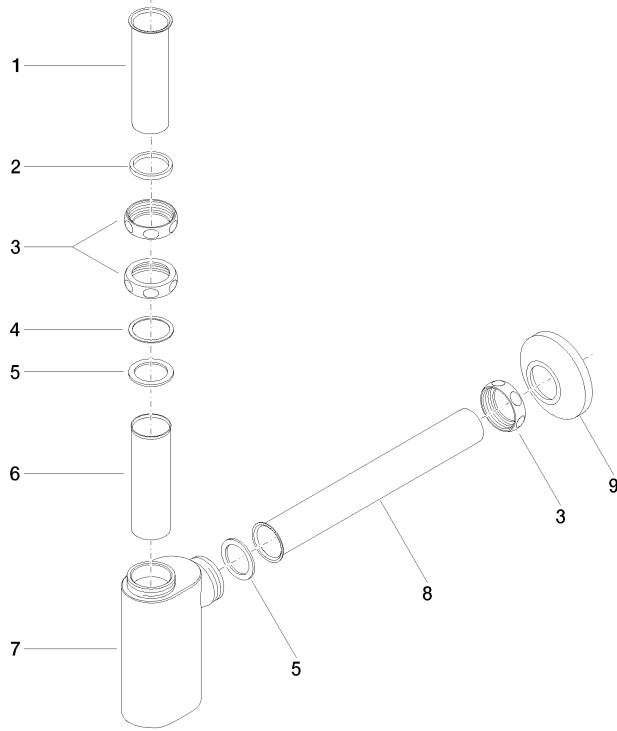

**MADISON Siphon for basin 1 1/4" - Chrome**

MADISON

10 040 970

● rosette Ø 80 mm

	Chrome	10 040 970-00
	Brushed Platinum	10 040 970-06
	Platinum	10 040 970-08
	Durabress (23kt Gold)	10 040 970-09
	Dark Chrome	10 040 970-19
	Brushed Durabress (23kt Gold)	10 040 970-28
	Brushed Champagne (22kt Gold)	10 040 970-46
	Champagne (22kt Gold)	10 040 970-47
	Brushed Dark Platinum	10 040 970-99

# MADISON Siphon for basin 1 1/4" - Chrome

MADISON

10 040 970

mm [inches]

10 040 970

Parts for other finishes can be found here: [Brushed Platinum](#)

# MADISON Siphon for basin 1 1/4" - Chrome

MADISON

10 040 970

## Spare parts list

No.	Item Number	Name	Quantity used	Delivery time
	09 28 23 005-00	Pipe Ø 32 x 0,75 x 110 mm - Chrome	12	10