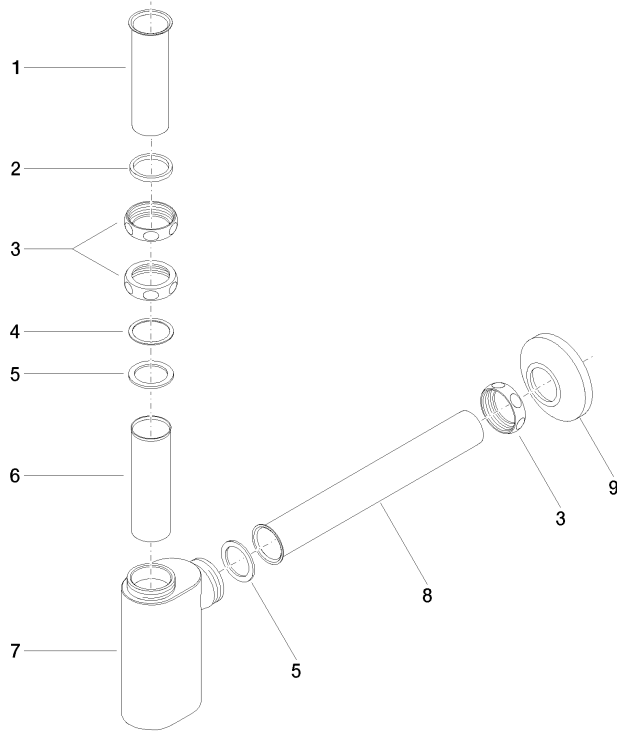

10 040 970

● rosette Ø 80 mm

	Champagne (22kt Gold)	10 040 970-47
	Chrome	10 040 970-00
	Brushed Platinum	10 040 970-06
	Platinum	10 040 970-08
	Durabass (23kt Gold)	10 040 970-09
	Dark Chrome	10 040 970-19
	Brushed Durabass (23kt Gold)	10 040 970-28
	Brushed Champagne (22kt Gold)	10 040 970-46
	Brushed Dark Platinum	10 040 970-99

10 040 970

mm [inches]

10 040 970

Parts for other finishes can be found here: [Chrome](#)

MADISON Siphon for basin 1 1/4" - Champagne (22kt Gold)

MADISON

10 040 970

Spare parts list

No.	Item Number	Name	Quantity used	Delivery time
	09 28 23 005-47	Pipe Ø 32 x 0,75 x 110 mm - Champagne (22kt Gold)	12	30