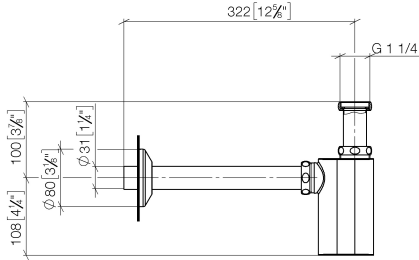

10 040 970

● rosette Ø 80 mm

	Champagne (22kt Gold)	10 040 970-47
	Chrome	10 040 970-00
	Brushed Platinum	10 040 970-06
	Platinum	10 040 970-08
	Durabass (23kt Gold)	10 040 970-09
	Dark Chrome	10 040 970-19
	Brushed Durabass (23kt Gold)	10 040 970-28
	Brushed Champagne (22kt Gold)	10 040 970-46
	Brushed Dark Platinum	10 040 970-99

10 040 970

mm [inches]

10 040 970

Parts for other finishes can be found here: [Chrome](#)

MADISON Siphon for basin 1 1/4" - Champagne (22kt Gold)

MADISON

10 040 970

Spare parts list

No.	Item Number	Name	Quantity used	Delivery time
	09 28 23 005-47	Pipe Ø 32 x 0,75 x 110 mm - Champagne (22kt Gold)	12	30