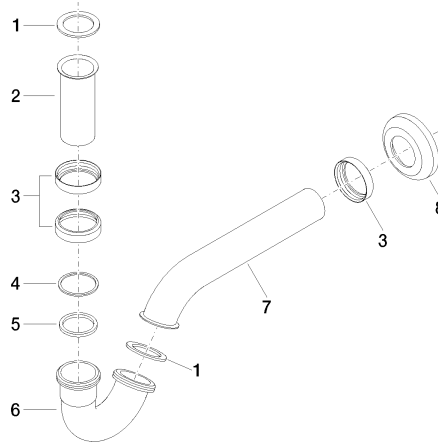

Siphon for bidet 1 1/4" - Chrome

IMO

10 050 970

● rosette Ø 65 mm

Fits: IMO, LULU, MADISON, MEM, TARA,
CL.1, LISSÉ, VAIA, META, CYO

	Chrome	10 050 970-00
	Brushed Platinum	10 050 970-06
	Platinum	10 050 970-08
	Durabress (23kt Gold)	10 050 970-09
	Dark Chrome	10 050 970-19
	Light Gold	10 050 970-26
	Brushed Light Gold	10 050 970-27
	Brushed Durabress (23kt Gold)	10 050 970-28
	Matte Black	10 050 970-33
	Brushed Bronze	10 050 970-42
	Brushed Champagne (22kt Gold)	10 050 970-46
	Champagne (22kt Gold)	10 050 970-47
	Brushed Chrome	10 050 970-93
	Brushed Dark Platinum	10 050 970-99

Siphon for bidet 1 1/4" - Chrome

10 050 970

mm [inches]

10 050 970

Product version from 10/1/2023

Parts for other
finishes can be found
here: Brushed
Platinum

Siphon for bidet 1 1/4" - Chrome

IMO

10 050 970

Spare parts list

Product version from 10/1/2023

No.	Item Number	Name	Quantity used	Delivery time
	09 14 05 018 90	seal	11	2