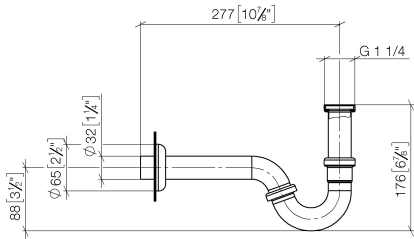

Siphon for bidet 1 1/4" - Chrome

IMO

10 050 970

● rosette Ø 65 mm

Fits: IMO, LULU, MADISON, MEM, TARA,
CL.1, LISSÉ, VAIA, META, CYO

	Chrome	10 050 970-00
	Brushed Platinum	10 050 970-06
	Platinum	10 050 970-08
	Durabress (23kt Gold)	10 050 970-09
	Dark Chrome	10 050 970-19
	Light Gold	10 050 970-26
	Brushed Light Gold	10 050 970-27
	Brushed Durabress (23kt Gold)	10 050 970-28
	Matte Black	10 050 970-33
	Brushed Bronze	10 050 970-42
	Brushed Champagne (22kt Gold)	10 050 970-46
	Champagne (22kt Gold)	10 050 970-47
	Brushed Chrome	10 050 970-93
	Brushed Dark Platinum	10 050 970-99

Siphon for bidet 1 1/4" - Chrome

10 050 970

mm [inches]

10 050 970

Product version from 10/1/2023

Parts for other
finishes can be found
here: Brushed
Platinum

Siphon for bidet 1 1/4" - Chrome

IMO

10 050 970

Spare parts list

Product version from 10/1/2023

No.	Item Number	Name	Quantity used	Delivery time
	09 14 05 018 90	seal	11	2