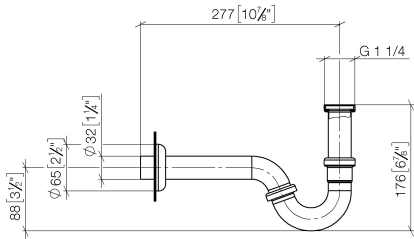

Siphon for bidet 1 1/4" - Brushed Chrome

IMO

10 050 970

● rosette Ø 65 mm

Fits: IMO, LULU, MADISON, MEM, TARA,  
CL.1, LISSÉ, VAIA, META, CYO

	Brushed Chrome	10 050 970-93
	Chrome	10 050 970-00
	Brushed Platinum	10 050 970-06
	Platinum	10 050 970-08
	Durabrand (23kt Gold)	10 050 970-09
	Dark Chrome	10 050 970-19
	Light Gold	10 050 970-26
	Brushed Light Gold	10 050 970-27
	Brushed Durabrand (23kt Gold)	10 050 970-28
	Matte Black	10 050 970-33
	Brushed Bronze	10 050 970-42
	Brushed Champagne (22kt Gold)	10 050 970-46
	Champagne (22kt Gold)	10 050 970-47
	Brushed Dark Platinum	10 050 970-99

# Siphon for bidet 1 1/4" - Brushed Chrome

IMO

10 050 970

mm [inches]

10 050 970

**Product version from 10/1/2023**

Parts for other  
finishes can be found  
here: [Chrome](#)

## Siphon for bidet 1 1/4" - Brushed Chrome

IMO

10 050 970

#### Product version from 10/1/2023

No.	Item Number	Name	Quantity used	Delivery time
	09 14 05 018 90	seal	11	2