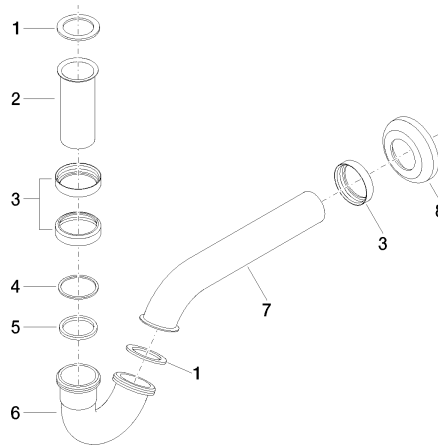

Siphon for bidet 1 1/4" - Brushed Chrome

IMO

10 050 970

● rosette Ø 65 mm

Fits: IMO, LULU, MADISON, MEM, TARA,  
CL.1, LISSÉ, VAIA, META, CYO

	Brushed Chrome	10 050 970-93
	Chrome	10 050 970-00
	Brushed Platinum	10 050 970-06
	Platinum	10 050 970-08
	Durabrand (23kt Gold)	10 050 970-09
	Dark Chrome	10 050 970-19
	Light Gold	10 050 970-26
	Brushed Light Gold	10 050 970-27
	Brushed Durabrand (23kt Gold)	10 050 970-28
	Matte Black	10 050 970-33
	Brushed Bronze	10 050 970-42
	Brushed Champagne (22kt Gold)	10 050 970-46
	Champagne (22kt Gold)	10 050 970-47
	Brushed Dark Platinum	10 050 970-99

# Siphon for bidet 1 1/4" - Brushed Chrome

IMO

10 050 970

mm [inches]

10 050 970

**Product version from 10/1/2023**

Parts for other  
finishes can be found  
here: [Chrome](#)

## Siphon for bidet 1 1/4" - Brushed Chrome

IMO

10 050 970

#### Product version from 10/1/2023

No.	Item Number	Name	Quantity used	Delivery time
	09 14 05 018 90	seal	11	2