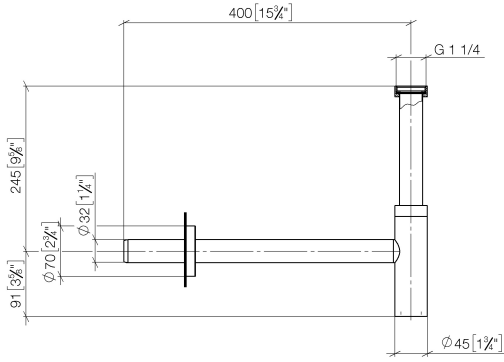

10 060 970

● rosette Ø 70 mm

Fits: LULU, TARA, LISSÉ, VAIA, META

	Brushed Dark Platinum	10 060 970-99
	Chrome	10 060 970-00
	Brushed Platinum	10 060 970-06
	Platinum	10 060 970-08
	Durabress (23kt Gold)	10 060 970-09
	Dark Chrome	10 060 970-19
	Light Gold	10 060 970-26
	Brushed Light Gold	10 060 970-27
	Brushed Durabress (23kt Gold)	10 060 970-28
	Matte Black	10 060 970-33
	Brushed Bronze	10 060 970-42
	Brushed Champagne (22kt Gold)	10 060 970-46
	Champagne (22kt Gold)	10 060 970-47
	Brushed Chrome	10 060 970-93

Siphon for basin - Brushed Dark Platinum

10 060 970

mm [inches]

10 060 970

**Product version from 10/1/2023**

Parts for other finishes can be found here: [Chrome](#)

#### Product version from 10/1/2023

No.	Item Number	Name	Quantity used	Delivery time
	09 14 20 060 90	seal	15	2