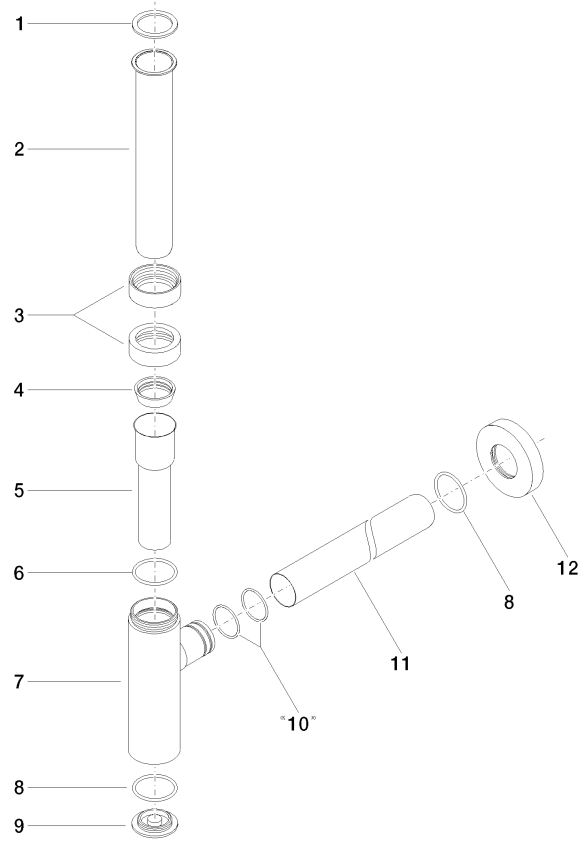

10 060 970

● rosette Ø 70 mm

Fits: LULU, TARA, LISSÉ, VAIA, META

	Brushed Dark Platinum	10 060 970-99
	Chrome	10 060 970-00
	Brushed Platinum	10 060 970-06
	Platinum	10 060 970-08
	Durabress (23kt Gold)	10 060 970-09
	Dark Chrome	10 060 970-19
	Light Gold	10 060 970-26
	Brushed Light Gold	10 060 970-27
	Brushed Durabress (23kt Gold)	10 060 970-28
	Matte Black	10 060 970-33
	Brushed Bronze	10 060 970-42
	Brushed Champagne (22kt Gold)	10 060 970-46
	Champagne (22kt Gold)	10 060 970-47
	Brushed Chrome	10 060 970-93

Siphon for basin - Brushed Dark Platinum

10 060 970

mm [inches]

10 060 970

**Product version from 10/1/2023**

Parts for other finishes can be found here: [Chrome](#)

### Spare parts list

#### Product version from 10/1/2023

No.	Item Number	Name	Quantity used	Delivery time
	09 14 20 060 90	seal	15	2