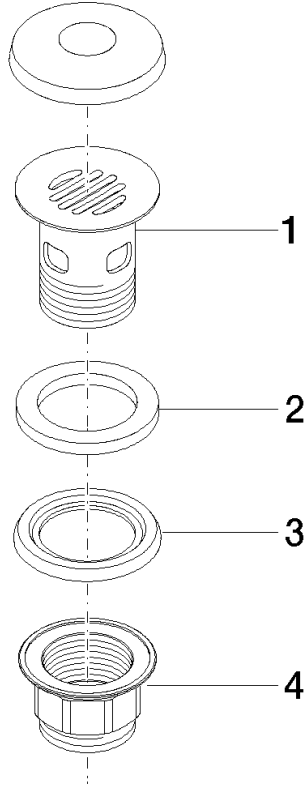

10 105 970

Fits: IMO, LULU, MADISON, MEM, TARA,  
CL.1, LISSÉ, VAIA, META, CYO

	Matte Black	10 105 970-33
	Chrome	10 105 970-00
	Brushed Platinum	10 105 970-06
	Platinum	10 105 970-08
	Durabross (23kt Gold)	10 105 970-09
	Dark Chrome	10 105 970-19
	Light Gold	10 105 970-26
	Brushed Light Gold	10 105 970-27
	Brushed Durabross (23kt Gold)	10 105 970-28
	Brushed Bronze	10 105 970-42
	Brushed Champagne (22kt Gold)	10 105 970-46
	Champagne (22kt Gold)	10 105 970-47
	Brushed Chrome	10 105 970-93
	Brushed Dark Platinum	10 105 970-99

## Grated waste 1 1/4" - Matte Black

---

IMO

10 105 970

Only suitable for basins with an overflow.

10 105 970

10 105 970

**Product version from 10/1/2023**

## Grated waste 1 1/4" - Matte Black

IMO

10 105 970

### Spare parts list