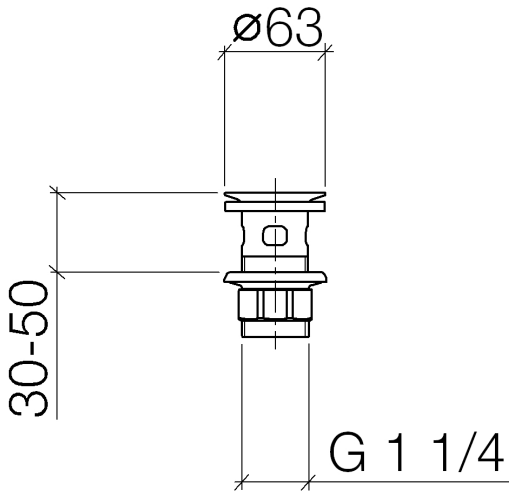

10 105 970

Fits: IMO, LULU, MADISON, MEM, TARA,  
CL.1, LISSÉ, VAIA, META, CYO

	Matte Black	10 105 970-33
	Chrome	10 105 970-00
	Brushed Platinum	10 105 970-06
	Platinum	10 105 970-08
	Durabross (23kt Gold)	10 105 970-09
	Dark Chrome	10 105 970-19
	Light Gold	10 105 970-26
	Brushed Light Gold	10 105 970-27
	Brushed Durabross (23kt Gold)	10 105 970-28
	Brushed Bronze	10 105 970-42
	Brushed Champagne (22kt Gold)	10 105 970-46
	Champagne (22kt Gold)	10 105 970-47
	Brushed Chrome	10 105 970-93
	Brushed Dark Platinum	10 105 970-99

## Grated waste 1 1/4" - Matte Black

---

IMO

10 105 970

Only suitable for basins with an overflow.

10 105 970

10 105 970

**Product version from 10/1/2023**

## Grated waste 1 1/4" - Matte Black

IMO

10 105 970