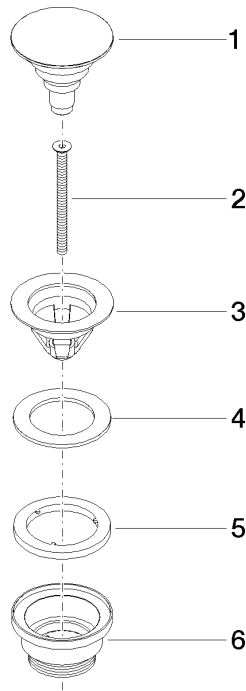

Basin Waste with push fastening 1 1/4" - Chrome

IMO

10 125 970

Fits: IMO, LULU, MADISON, MEM, TARA,
CL.1, LISSÉ, VAIA, META, CYO

	Chrome	10 125 970-00
	Brushed Platinum	10 125 970-06
	Platinum	10 125 970-08
	Durabress (23kt Gold)	10 125 970-09
	Dark Chrome	10 125 970-19
	Light Gold	10 125 970-26
	Brushed Light Gold	10 125 970-27
	Brushed Durabress (23kt Gold)	10 125 970-28
	Matte Black	10 125 970-33
	Platinum / Brushed Platinum	10 125 970-36
	Durabress / Brushed Durabress (23kt Gold)	10 125 970-38
	Brushed Bronze	10 125 970-42
	Brushed Champagne (22kt Gold)	10 125 970-46
	Champagne (22kt Gold)	10 125 970-47
	Brushed Chrome	10 125 970-93
	Brushed Dark Platinum	10 125 970-99

Basin Waste with push fastening 1 1/4" - Chrome

IMO

10 125 970

Only suitable for basins with an overflow.

10 125 970

mm [inches]

10 125 970

Parts for other finishes can be found here: [Brushed](#)
[Platinum](#)

Spare parts list

No.	Item Number	Name	Quantity used	Delivery time
1	04 31 20 096 00-00	plug	1	10
2	09 30 30 179 90	screw	1	2
3	09 11 01 038-00	cup	1	10
4	09 14 05 061 90	seal	1	2
5	09 14 03 153 90	seal	1	2
6	09 11 10 156-00	connection	1	-