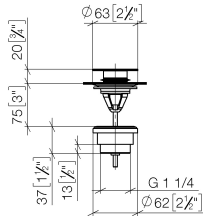

Basin Waste with push fastening 1 1/4" - Chrome

IMO

10 125 970

Fits: IMO, LULU, MADISON, MEM, TARA,
CL.1, LISSÉ, VAIA, META, CYO

	Chrome	10 125 970-00
	Brushed Platinum	10 125 970-06
	Platinum	10 125 970-08
	Durabress (23kt Gold)	10 125 970-09
	Dark Chrome	10 125 970-19
	Light Gold	10 125 970-26
	Brushed Light Gold	10 125 970-27
	Brushed Durabress (23kt Gold)	10 125 970-28
	Matte Black	10 125 970-33
	Platinum / Brushed Platinum	10 125 970-36
	Durabress / Brushed Durabress (23kt Gold)	10 125 970-38
	Brushed Bronze	10 125 970-42
	Brushed Champagne (22kt Gold)	10 125 970-46
	Champagne (22kt Gold)	10 125 970-47
	Brushed Chrome	10 125 970-93
	Brushed Dark Platinum	10 125 970-99

Basin Waste with push fastening 1 1/4" - Chrome

IMO

10 125 970

Only suitable for basins with an overflow.

10 125 970

mm [inches]

10 125 970

Parts for other finishes can be found here: [Brushed](#)
[Platinum](#)

Spare parts list

No.	Item Number	Name	Quantity used	Delivery time
1	04 31 20 096 00-00	plug	1	10
2	09 30 30 179 90	screw	1	2
3	09 11 01 038-00	cup	1	10
4	09 14 05 061 90	seal	1	2
5	09 14 03 153 90	seal	1	2
6	09 11 10 156-00	connection	1	-