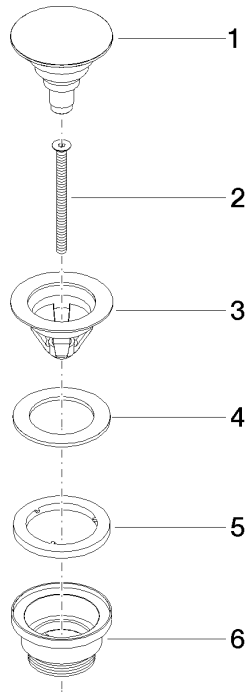

Basin Waste with push fastening 1 1/4" - Durabronze (23kt Gold)

IMO

10 125 970

Fits: IMO, LULU, MADISON, MEM, TARA,
CL.1, LISSÉ, VAIA, META, CYO

	Durabronze (23kt Gold)	10 125 970-09
	Chrome	10 125 970-00
	Brushed Platinum	10 125 970-06
	Platinum	10 125 970-08
	Dark Chrome	10 125 970-19
	Light Gold	10 125 970-26
	Brushed Light Gold	10 125 970-27
	Brushed Durabronze (23kt Gold)	10 125 970-28
	Matte Black	10 125 970-33
	Platinum / Brushed Platinum	10 125 970-36
	Durabronze / Brushed Durabronze (23kt Gold)	10 125 970-38
	Brushed Bronze	10 125 970-42
	Brushed Champagne (22kt Gold)	10 125 970-46
	Champagne (22kt Gold)	10 125 970-47
	Brushed Chrome	10 125 970-93
	Brushed Dark Platinum	10 125 970-99

Basin Waste with push fastening 1 1/4" - Durabross (23kt Gold)

IMO

10 125 970

Only suitable for basins with an overflow.

10 125 970

mm [inches]

10 125 970

Product version from 10/1/2023

Parts for other
finishes can be found
here: [Chrome](#)

Basin Waste with push fastening 1 1/4" - Durabrass (23kt Gold)

IMO

10 125 970

Spare parts list

Product version from 10/1/2023

No.	Item Number	Name	Quantity used	Delivery time
	04 31 20 096 00-09	plug	6	40