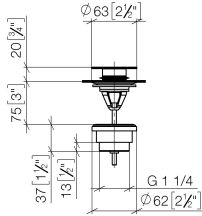

Basin Waste with push fastening 1 1/4" - Durabronze (23kt Gold)

IMO

10 125 970

Fits: IMO, LULU, MADISON, MEM, TARA,
CL.1, LISSÉ, VAIA, META, CYO

	Durabronze (23kt Gold)	10 125 970-09
	Chrome	10 125 970-00
	Brushed Platinum	10 125 970-06
	Platinum	10 125 970-08
	Dark Chrome	10 125 970-19
	Light Gold	10 125 970-26
	Brushed Light Gold	10 125 970-27
	Brushed Durabronze (23kt Gold)	10 125 970-28
	Matte Black	10 125 970-33
	Platinum / Brushed Platinum	10 125 970-36
	Durabronze / Brushed Durabronze (23kt Gold)	10 125 970-38
	Brushed Bronze	10 125 970-42
	Brushed Champagne (22kt Gold)	10 125 970-46
	Champagne (22kt Gold)	10 125 970-47
	Brushed Chrome	10 125 970-93
	Brushed Dark Platinum	10 125 970-99

Basin Waste with push fastening 1 1/4" - Durabross (23kt Gold)

IMO

10 125 970

Only suitable for basins with an overflow.

10 125 970

mm [inches]

10 125 970

Product version from 10/1/2023

Parts for other
finishes can be found
here: [Chrome](#)

Basin Waste with push fastening 1 1/4" - Durabrass (23kt Gold)

IMO

10 125 970

Spare parts list

Product version from 10/1/2023

No.	Item Number	Name	Quantity used	Delivery time
	04 31 20 096 00-09	plug	6	40