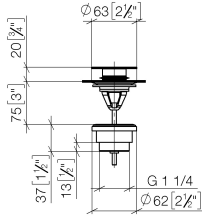

## Basin Waste with push fastening 1 1/4" - Dark Chrome

---

IMO

10 125 970

Only suitable for basins with an overflow.

10 125 970

mm [inches]

10 125 970

## Basin Waste with push fastening 1 1/4" - Dark Chrome

IMO

10 125 970