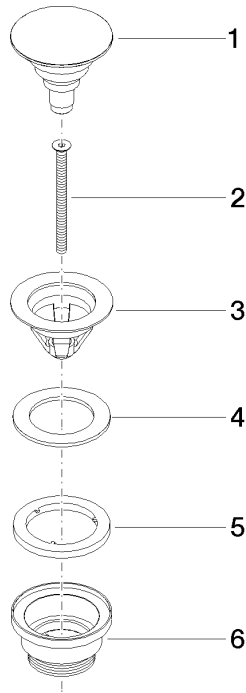

10 125 970

Fits: IMO, LULU, MADISON, MEM, TARA,  
CL.1, LISSÉ, VAIA, META, CYO

	Dark Chrome	10 125 970-19
	Chrome	10 125 970-00
	Brushed Platinum	10 125 970-06
	Platinum	10 125 970-08
	Durabrand (23kt Gold)	10 125 970-09
	Light Gold	10 125 970-26
	Brushed Light Gold	10 125 970-27
	Brushed Durabrand (23kt Gold)	10 125 970-28
	Matte Black	10 125 970-33
	Platinum / Brushed Platinum	10 125 970-36
	Durabrand / Brushed Durabrand (23kt Gold)	10 125 970-38
	Brushed Bronze	10 125 970-42
	Brushed Champagne (22kt Gold)	10 125 970-46
	Champagne (22kt Gold)	10 125 970-47
	Brushed Chrome	10 125 970-93
	Brushed Dark Platinum	10 125 970-99

## Basin Waste with push fastening 1 1/4" - Dark Chrome

---

IMO

10 125 970

Only suitable for basins with an overflow.

10 125 970

mm [inches]

10 125 970

## Basin Waste with push fastening 1 1/4" - Dark Chrome

IMO

10 125 970

#### Product version from 10/1/2023

No.	Item Number	Name	Quantity used	Delivery time
	04 31 20 096 00-19	plug	6	-

Spare part can no longer be ordered, please order the replacement item