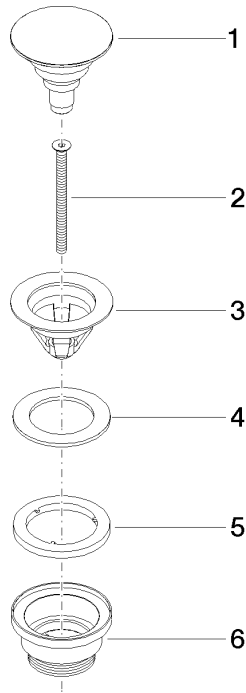

**Basin Waste with push fastening 1 1/4" - Brushed Durabronz (23kt Gold)**

IMO

10 125 970

Fits: IMO, LULU, MADISON, MEM, TARA,  
CL.1, LISSÉ, VAIA, META, CYO

	Brushed Durabronz (23kt Gold)	10 125 970-28
	Chrome	10 125 970-00
	Brushed Platinum	10 125 970-06
	Platinum	10 125 970-08
	Durabronz (23kt Gold)	10 125 970-09
	Dark Chrome	10 125 970-19
	Light Gold	10 125 970-26
	Brushed Light Gold	10 125 970-27
	Matte Black	10 125 970-33
	Platinum / Brushed Platinum	10 125 970-36
	Durabronz / Brushed Durabronz (23kt Gold)	10 125 970-38
	Brushed Bronze	10 125 970-42
	Brushed Champagne (22kt Gold)	10 125 970-46
	Champagne (22kt Gold)	10 125 970-47
	Brushed Chrome	10 125 970-93
	Brushed Dark Platinum	10 125 970-99

## Basin Waste with push fastening 1 1/4" - Brushed Durabronze (23kt Gold)

---

IMO

10 125 970

Only suitable for basins with an overflow.

10 125 970

mm [inches]

10 125 970

**Product version from 10/1/2023**

Parts for other  
finishes can be found  
here: [Chrome](#)

Basin Waste with push fastening 1 1/4" - Brushed Durabrass (23kt Gold)

IMO

10 125 970

**Spare parts list**

**Product version from 10/1/2023**

No.	Item Number	Name	Quantity used	Delivery time
	04 31 20 096 00-28	plug	6	20