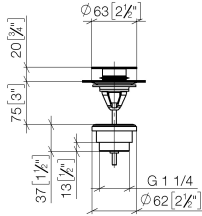

**Basin Waste with push fastening 1 1/4" - Brushed Durabronz (23kt Gold)**

IMO

10 125 970

Fits: IMO, LULU, MADISON, MEM, TARA,  
CL.1, LISSÉ, VAIA, META, CYO

	Brushed Durabronz (23kt Gold)	10 125 970-28
	Chrome	10 125 970-00
	Brushed Platinum	10 125 970-06
	Platinum	10 125 970-08
	Durabronz (23kt Gold)	10 125 970-09
	Dark Chrome	10 125 970-19
	Light Gold	10 125 970-26
	Brushed Light Gold	10 125 970-27
	Matte Black	10 125 970-33
	Platinum / Brushed Platinum	10 125 970-36
	Durabronz / Brushed Durabronz (23kt Gold)	10 125 970-38
	Brushed Bronze	10 125 970-42
	Brushed Champagne (22kt Gold)	10 125 970-46
	Champagne (22kt Gold)	10 125 970-47
	Brushed Chrome	10 125 970-93
	Brushed Dark Platinum	10 125 970-99

## Basin Waste with push fastening 1 1/4" - Brushed Durabronze (23kt Gold)

---

IMO

10 125 970

Only suitable for basins with an overflow.

10 125 970

mm [inches]

10 125 970

**Product version from 10/1/2023**

Parts for other  
finishes can be found  
here: [Chrome](#)

Basin Waste with push fastening 1 1/4" - Brushed Durabrass (23kt Gold)

IMO

10 125 970

**Spare parts list**

**Product version from 10/1/2023**

No.	Item Number	Name	Quantity used	Delivery time
	04 31 20 096 00-28	plug	6	20