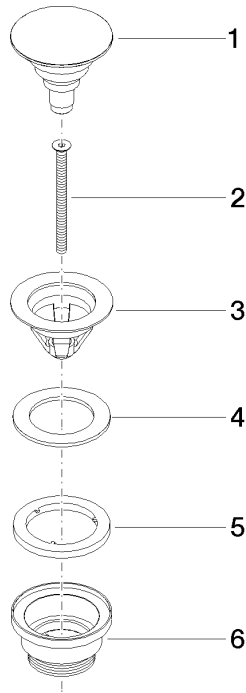

Basin Waste with push fastening 1 1/4" - Brushed Bronze

IMO

10 125 970

Fits: IMO, LULU, MADISON, MEM, TARA,
CL.1, LISSÉ, VAIA, META, CYO

| | | |
|--|---|---------------|
|  | Brushed Bronze | 10 125 970-42 |
|  | Chrome | 10 125 970-00 |
|  | Brushed Platinum | 10 125 970-06 |
|  | Platinum | 10 125 970-08 |
|  | Durabress (23kt Gold) | 10 125 970-09 |
|  | Dark Chrome | 10 125 970-19 |
|  | Light Gold | 10 125 970-26 |
|  | Brushed Light Gold | 10 125 970-27 |
|  | Brushed Durabress (23kt Gold) | 10 125 970-28 |
|  | Matte Black | 10 125 970-33 |
| | Platinum / Brushed Platinum | 10 125 970-36 |
| | Durabress / Brushed Durabress (23kt Gold) | 10 125 970-38 |
|  | Brushed Champagne (22kt Gold) | 10 125 970-46 |
|  | Champagne (22kt Gold) | 10 125 970-47 |
|  | Brushed Chrome | 10 125 970-93 |
|  | Brushed Dark Platinum | 10 125 970-99 |

Basin Waste with push fastening 1 1/4" - Brushed Bronze

IMO

10 125 970

Only suitable for basins with an overflow.

10 125 970

mm [inches]

10 125 970

Product version from 10/1/2023

Parts for other
finishes can be found
here: [Chrome](#)

Basin Waste with push fastening 1 1/4" - Brushed Bronze

IMO

10 125 970

Spare parts list

Product version from 10/1/2023

| No. | Item Number | Name | Quantity used | Delivery time |
|-----|--------------------|------|---------------|---------------|
| | 04 31 20 096 00-42 | plug | 6 | - |