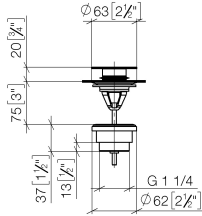

Basin Waste with push fastening 1 1/4" - Brushed Bronze

IMO

10 125 970

Fits: IMO, LULU, MADISON, MEM, TARA,
CL.1, LISSÉ, VAIA, META, CYO

| | | |
|--|---|---------------|
|  | Brushed Bronze | 10 125 970-42 |
|  | Chrome | 10 125 970-00 |
|  | Brushed Platinum | 10 125 970-06 |
|  | Platinum | 10 125 970-08 |
|  | Durabress (23kt Gold) | 10 125 970-09 |
|  | Dark Chrome | 10 125 970-19 |
|  | Light Gold | 10 125 970-26 |
|  | Brushed Light Gold | 10 125 970-27 |
|  | Brushed Durabress (23kt Gold) | 10 125 970-28 |
|  | Matte Black | 10 125 970-33 |
| | Platinum / Brushed Platinum | 10 125 970-36 |
| | Durabress / Brushed Durabress (23kt Gold) | 10 125 970-38 |
|  | Brushed Champagne (22kt Gold) | 10 125 970-46 |
|  | Champagne (22kt Gold) | 10 125 970-47 |
|  | Brushed Chrome | 10 125 970-93 |
|  | Brushed Dark Platinum | 10 125 970-99 |

Basin Waste with push fastening 1 1/4" - Brushed Bronze

IMO

10 125 970

Only suitable for basins with an overflow.

10 125 970

mm [inches]

10 125 970

Product version from 10/1/2023

Parts for other
finishes can be found
here: [Chrome](#)

Basin Waste with push fastening 1 1/4" - Brushed Bronze

IMO

10 125 970

Spare parts list

Product version from 10/1/2023

| No. | Item Number | Name | Quantity used | Delivery time |
|-----|--------------------|------|---------------|---------------|
| | 04 31 20 096 00-42 | plug | 6 | - |