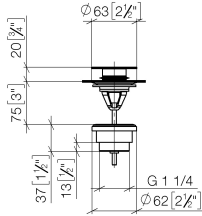

Basin Waste with push fastening 1 1/4" - Brushed Chrome

IMO

10 125 970

Fits: IMO, LULU, MADISON, MEM, TARA,
CL.1, LISSÉ, VAIA, META, CYO

	Brushed Chrome	10 125 970-93
	Chrome	10 125 970-00
	Brushed Platinum	10 125 970-06
	Platinum	10 125 970-08
	Durabress (23kt Gold)	10 125 970-09
	Dark Chrome	10 125 970-19
	Light Gold	10 125 970-26
	Brushed Light Gold	10 125 970-27
	Brushed Durabress (23kt Gold)	10 125 970-28
	Matte Black	10 125 970-33
	Platinum / Brushed Platinum	10 125 970-36
	Durabress / Brushed Durabress (23kt Gold)	10 125 970-38
	Brushed Bronze	10 125 970-42
	Brushed Champagne (22kt Gold)	10 125 970-46
	Champagne (22kt Gold)	10 125 970-47
	Brushed Dark Platinum	10 125 970-99

Basin Waste with push fastening 1 1/4" - Brushed Chrome

IMO

10 125 970

Only suitable for basins with an overflow.

10 125 970

mm [inches]

10 125 970

Product version from 10/1/2023

Parts for other
finishes can be found
here: [Chrome](#)

Basin Waste with push fastening 1 1/4" - Brushed Chrome

IMO

10 125 970

Spare parts list

Product version from 10/1/2023

No.	Item Number	Name	Quantity used	Delivery time
	04 31 20 096 00-93	plug	6	-