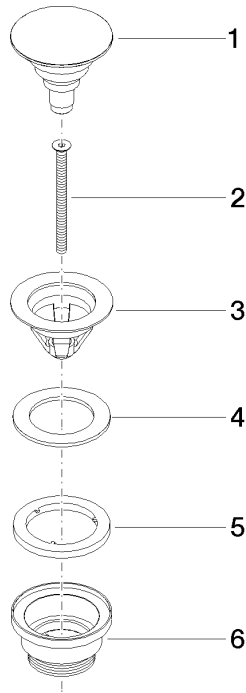

Basin Waste with push fastening 1 1/4" - Brushed Chrome

IMO

10 125 970

Fits: IMO, LULU, MADISON, MEM, TARA,
CL.1, LISSÉ, VAIA, META, CYO

	Brushed Chrome	10 125 970-93
	Chrome	10 125 970-00
	Brushed Platinum	10 125 970-06
	Platinum	10 125 970-08
	Durabress (23kt Gold)	10 125 970-09
	Dark Chrome	10 125 970-19
	Light Gold	10 125 970-26
	Brushed Light Gold	10 125 970-27
	Brushed Durabress (23kt Gold)	10 125 970-28
	Matte Black	10 125 970-33
	Platinum / Brushed Platinum	10 125 970-36
	Durabress / Brushed Durabress (23kt Gold)	10 125 970-38
	Brushed Bronze	10 125 970-42
	Brushed Champagne (22kt Gold)	10 125 970-46
	Champagne (22kt Gold)	10 125 970-47
	Brushed Dark Platinum	10 125 970-99

Basin Waste with push fastening 1 1/4" - Brushed Chrome

IMO

10 125 970

Only suitable for basins with an overflow.

10 125 970

mm [inches]

10 125 970

Product version from 10/1/2023

Parts for other
finishes can be found
here: [Chrome](#)

Basin Waste with push fastening 1 1/4" - Brushed Chrome

IMO

10 125 970

Spare parts list

Product version from 10/1/2023

No.	Item Number	Name	Quantity used	Delivery time
	04 31 20 096 00-93	plug	6	-