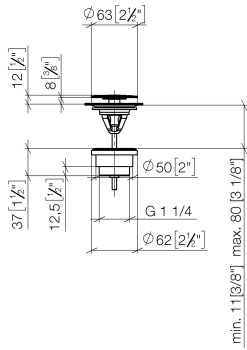

Basin Waste without press-closing 1 1/4" - Durabronz (23kt Gold)

IMO

10 126 970

Only suitable for sinks without an overflow.

10 126 970

mm [inches]

10 126 970

Product version from 10/1/2023

Parts for other
finishes can be found
here: [Chrome](#)

Basin Waste without press-closing 1 1/4" - Durabrass (23kt Gold)

IMO

10 126 970

Spare parts list

Product version from 10/1/2023

No.	Item Number	Name	Quantity used	Delivery time
	09 31 20 097-09	plug	6	40