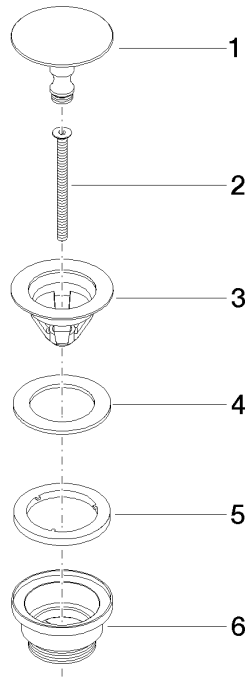

10 126 970

Fits: IMO, LULU, MADISON, MEM, TARA,
CL.1, LISSÉ, VAIA, META, CYO

	Durabronz (23kt Gold)	10 126 970-09
	Chrome	10 126 970-00
	Brushed Platinum	10 126 970-06
	Platinum	10 126 970-08
	Dark Chrome	10 126 970-19
	Light Gold	10 126 970-26
	Brushed Light Gold	10 126 970-27
	Brushed Durabronz (23kt Gold)	10 126 970-28
	Matte Black	10 126 970-33
	Brushed Bronze	10 126 970-42
	Brushed Champagne (22kt Gold)	10 126 970-46
	Champagne (22kt Gold)	10 126 970-47
	Brushed Chrome	10 126 970-93
	Brushed Dark Platinum	10 126 970-99

Basin Waste without press-closing 1 1/4" - Durabronz (23kt Gold)

IMO

10 126 970

Only suitable for sinks without an overflow.

10 126 970

mm [inches]

10 126 970

Product version from 10/1/2023

Parts for other
finishes can be found
here: [Chrome](#)

Basin Waste without press-closing 1 1/4" - Durabrass (23kt Gold)

IMO

10 126 970

Spare parts list

Product version from 10/1/2023

No.	Item Number	Name	Quantity used	Delivery time
	09 31 20 097-09	plug	6	40