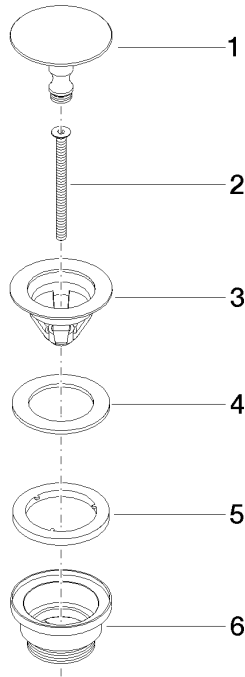

**Basin Waste without press-closing 1 1/4" - Dark Chrome**

IMO

10 126 970

Fits: IMO, LULU, MADISON, MEM, TARA,  
CL.1, LISSÉ, VAIA, META, CYO

	Dark Chrome	10 126 970-19
	Chrome	10 126 970-00
	Brushed Platinum	10 126 970-06
	Platinum	10 126 970-08
	Durabrand (23kt Gold)	10 126 970-09
	Light Gold	10 126 970-26
	Brushed Light Gold	10 126 970-27
	Brushed Durabrand (23kt Gold)	10 126 970-28
	Matte Black	10 126 970-33
	Brushed Bronze	10 126 970-42
	Brushed Champagne (22kt Gold)	10 126 970-46
	Champagne (22kt Gold)	10 126 970-47
	Brushed Chrome	10 126 970-93
	Brushed Dark Platinum	10 126 970-99

## Basin Waste without press-closing 1 1/4" - Dark Chrome

---

IMO

10 126 970

Only suitable for sinks without an overflow.

10 126 970

Parts for other  
finishes can be found  
here: [Chrome](#)

## Basin Waste without press-closing 1 1/4" - Dark Chrome

---

IMO

10 126 970

### **Spare parts list**