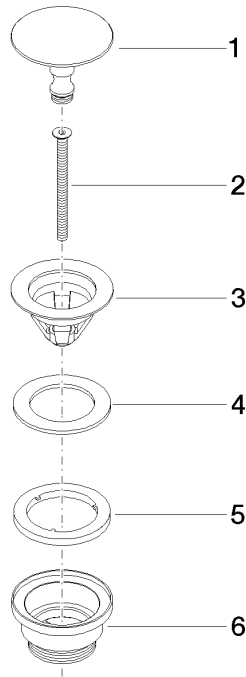

**Basin Waste without press-closing 1 1/4" - Brushed Light Gold**

IMO

10 126 970

Fits: IMO, LULU, MADISON, MEM, TARA,  
CL.1, LISSÉ, VAIA, META, CYO

	Brushed Light Gold	10 126 970-27
	Chrome	10 126 970-00
	Brushed Platinum	10 126 970-06
	Platinum	10 126 970-08
	Durabrand (23kt Gold)	10 126 970-09
	Dark Chrome	10 126 970-19
	Light Gold	10 126 970-26
	Brushed Durabrand (23kt Gold)	10 126 970-28
	Matte Black	10 126 970-33
	Brushed Bronze	10 126 970-42
	Brushed Champagne (22kt Gold)	10 126 970-46
	Champagne (22kt Gold)	10 126 970-47
	Brushed Chrome	10 126 970-93
	Brushed Dark Platinum	10 126 970-99

## Basin Waste without press-closing 1 1/4" - Brushed Light Gold

---

IMO

10 126 970

Only suitable for sinks without an overflow.

10 126 970

mm [inches]

10 126 970

**Product version from 10/1/2023**

Parts for other  
finishes can be found  
here: [Chrome](#)

Basin Waste without press-closing 1 1/4" - Brushed Light Gold

IMO

10 126 970

**Spare parts list**

**Product version from 10/1/2023**

No.	Item Number	Name	Quantity used	Delivery time
	09 31 20 097-27	plug	6	60