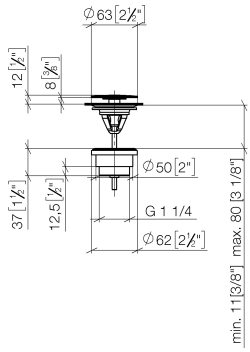

**Basin Waste without press-closing 1 1/4" - Brushed Light Gold**

IMO

10 126 970

Fits: IMO, LULU, MADISON, MEM, TARA,  
CL.1, LISSÉ, VAIA, META, CYO

	Brushed Light Gold	10 126 970-27
	Chrome	10 126 970-00
	Brushed Platinum	10 126 970-06
	Platinum	10 126 970-08
	Durabrand (23kt Gold)	10 126 970-09
	Dark Chrome	10 126 970-19
	Light Gold	10 126 970-26
	Brushed Durabrand (23kt Gold)	10 126 970-28
	Matte Black	10 126 970-33
	Brushed Bronze	10 126 970-42
	Brushed Champagne (22kt Gold)	10 126 970-46
	Champagne (22kt Gold)	10 126 970-47
	Brushed Chrome	10 126 970-93
	Brushed Dark Platinum	10 126 970-99

## Basin Waste without press-closing 1 1/4" - Brushed Light Gold

---

IMO

10 126 970

Only suitable for sinks without an overflow.

10 126 970

mm [inches]

10 126 970

**Product version from 10/1/2023**

Parts for other  
finishes can be found  
here: [Chrome](#)

Basin Waste without press-closing 1 1/4" - Brushed Light Gold

IMO

10 126 970

**Spare parts list**

**Product version from 10/1/2023**

No.	Item Number	Name	Quantity used	Delivery time
	09 31 20 097-27	plug	6	60