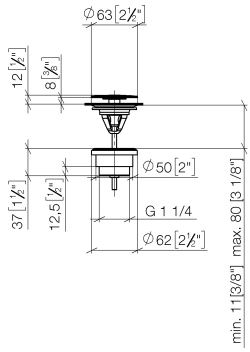

Basin Waste without press-closing 1 1/4" - Brushed Durabronze (23kt Gold)

IMO

10 126 970

Fits: IMO, LULU, MADISON, MEM, TARA,
CL.1, LISSÉ, VAIA, META, CYO

	Brushed Durabronze (23kt Gold)	10 126 970-28
	Chrome	10 126 970-00
	Brushed Platinum	10 126 970-06
	Platinum	10 126 970-08
	Durabronze (23kt Gold)	10 126 970-09
	Dark Chrome	10 126 970-19
	Light Gold	10 126 970-26
	Brushed Light Gold	10 126 970-27
	Matte Black	10 126 970-33
	Brushed Bronze	10 126 970-42
	Brushed Champagne (22kt Gold)	10 126 970-46
	Champagne (22kt Gold)	10 126 970-47
	Brushed Chrome	10 126 970-93
	Brushed Dark Platinum	10 126 970-99

Basin Waste without press-closing 1 1/4" - Brushed Durabronze (23kt Gold)

IMO

10 126 970

Only suitable for sinks without an overflow.

10 126 970

mm [inches]

10 126 970

Product version from 10/1/2023

Parts for other
finishes can be found
here: [Chrome](#)

Basin Waste without press-closing 1 1/4" - Brushed Durabrass (23kt Gold)

IMO

10 126 970

Spare parts list

Product version from 10/1/2023

No.	Item Number	Name	Quantity used	Delivery time
	09 31 20 097-28	plug	6	20