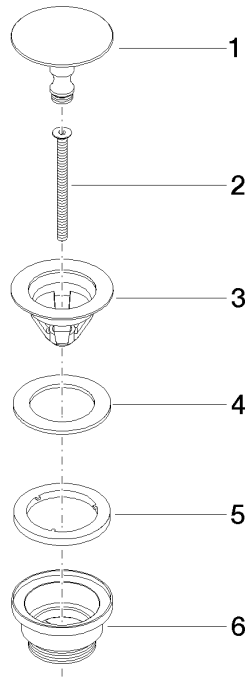

Basin Waste without press-closing 1 1/4" - Brushed Durabronze (23kt Gold)

IMO

10 126 970

Fits: IMO, LULU, MADISON, MEM, TARA,
CL.1, LISSÉ, VAIA, META, CYO

	Brushed Durabronze (23kt Gold)	10 126 970-28
	Chrome	10 126 970-00
	Brushed Platinum	10 126 970-06
	Platinum	10 126 970-08
	Durabronze (23kt Gold)	10 126 970-09
	Dark Chrome	10 126 970-19
	Light Gold	10 126 970-26
	Brushed Light Gold	10 126 970-27
	Matte Black	10 126 970-33
	Brushed Bronze	10 126 970-42
	Brushed Champagne (22kt Gold)	10 126 970-46
	Champagne (22kt Gold)	10 126 970-47
	Brushed Chrome	10 126 970-93
	Brushed Dark Platinum	10 126 970-99

Basin Waste without press-closing 1 1/4" - Brushed Durabronze (23kt Gold)

IMO

10 126 970

Only suitable for sinks without an overflow.

10 126 970

mm [inches]

10 126 970

Product version from 10/1/2023

Parts for other
finishes can be found
here: [Chrome](#)

Basin Waste without press-closing 1 1/4" - Brushed Durabrass (23kt Gold)

IMO

10 126 970

Spare parts list

Product version from 10/1/2023

No.	Item Number	Name	Quantity used	Delivery time
	09 31 20 097-28	plug	6	20