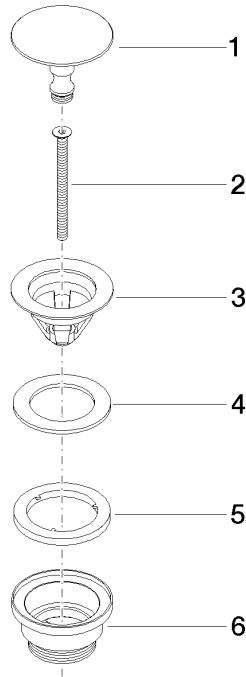

Basin Waste without press-closing 1 1/4" - Brushed Champagne (22kt Gold)

IMO

10 126 970

Fits: IMO, LULU, MADISON, MEM, TARA,
CL.1, LISSÉ, VAIA, META, CYO

	Brushed Champagne (22kt Gold)	10 126 970-46
	Chrome	10 126 970-00
	Brushed Platinum	10 126 970-06
	Platinum	10 126 970-08
	Durabrand (23kt Gold)	10 126 970-09
	Dark Chrome	10 126 970-19
	Light Gold	10 126 970-26
	Brushed Light Gold	10 126 970-27
	Brushed Durabrand (23kt Gold)	10 126 970-28
	Matte Black	10 126 970-33
	Brushed Bronze	10 126 970-42
	Champagne (22kt Gold)	10 126 970-47
	Brushed Chrome	10 126 970-93
	Brushed Dark Platinum	10 126 970-99

Basin Waste without press-closing 1 1/4" - Brushed Champagne (22kt Gold)

IMO

10 126 970

Only suitable for sinks without an overflow.

10 126 970

mm [inches]

10 126 970

Parts for other
finishes can be found
here: [Chrome](#)

Basin Waste without press-closing 1 1/4" - Brushed Champagne (22kt Gold)

IMO

10 126 970

Spare parts list