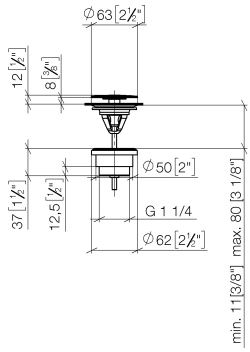

Basin Waste without press-closing 1 1/4" - Brushed Champagne (22kt Gold)

IMO

10 126 970

Only suitable for sinks without an overflow.

10 126 970

mm [inches]

10 126 970

Parts for other
finishes can be found
here: [Chrome](#)

Basin Waste without press-closing 1 1/4" - Brushed Champagne (22kt Gold)

IMO

10 126 970

Spare parts list