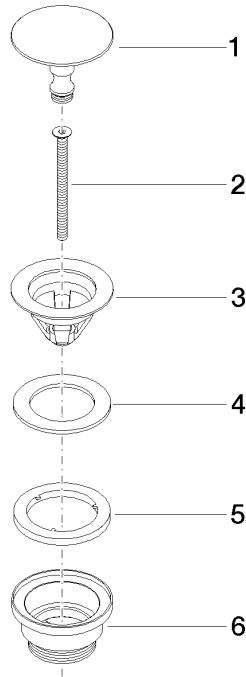

Basin Waste without press-closing 1 1/4" - Champagne (22kt Gold)

IMO

10 126 970

Fits: IMO, LULU, MADISON, MEM, TARA,
CL.1, LISSÉ, VAIA, META, CYO

	Champagne (22kt Gold)	10 126 970-47
	Chrome	10 126 970-00
	Brushed Platinum	10 126 970-06
	Platinum	10 126 970-08
	Durabross (23kt Gold)	10 126 970-09
	Dark Chrome	10 126 970-19
	Light Gold	10 126 970-26
	Brushed Light Gold	10 126 970-27
	Brushed Durabross (23kt Gold)	10 126 970-28
	Matte Black	10 126 970-33
	Brushed Bronze	10 126 970-42
	Brushed Champagne (22kt Gold)	10 126 970-46
	Brushed Chrome	10 126 970-93
	Brushed Dark Platinum	10 126 970-99

Basin Waste without press-closing 1 1/4" - Champagne (22kt Gold)

IMO

10 126 970

Only suitable for sinks without an overflow.

10 126 970

Parts for other
finishes can be found
here: [Chrome](#)

Spare parts list