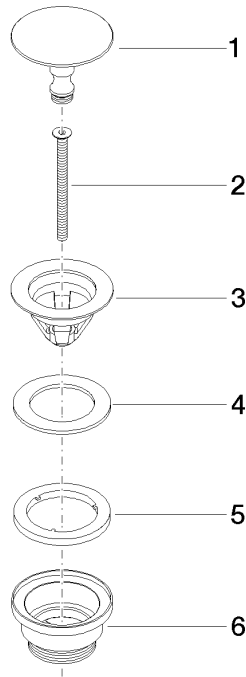

Basin Waste without press-closing 1 1/4" - Brushed Dark Platinum

IMO

10 126 970

Fits: IMO, LULU, MADISON, MEM, TARA,
CL.1, LISSÉ, VAIA, META, CYO

	Brushed Dark Platinum	10 126 970-99
	Chrome	10 126 970-00
	Brushed Platinum	10 126 970-06
	Platinum	10 126 970-08
	Durabrand (23kt Gold)	10 126 970-09
	Dark Chrome	10 126 970-19
	Light Gold	10 126 970-26
	Brushed Light Gold	10 126 970-27
	Brushed Durabrand (23kt Gold)	10 126 970-28
	Matte Black	10 126 970-33
	Brushed Bronze	10 126 970-42
	Brushed Champagne (22kt Gold)	10 126 970-46
	Champagne (22kt Gold)	10 126 970-47
	Brushed Chrome	10 126 970-93

Basin Waste without press-closing 1 1/4" - Brushed Dark Platinum

IMO

10 126 970

Only suitable for sinks without an overflow.

10 126 970

Product version from 10/1/2023

Parts for other
finishes can be found
here: [Chrome](#)

Basin Waste without press-closing 1 1/4" - Brushed Dark Platinum

IMO

10 126 970

Spare parts list

Product version from 10/1/2023

No.	Item Number	Name	Quantity used	Delivery time
	09 31 20 097-99	plug	6	30