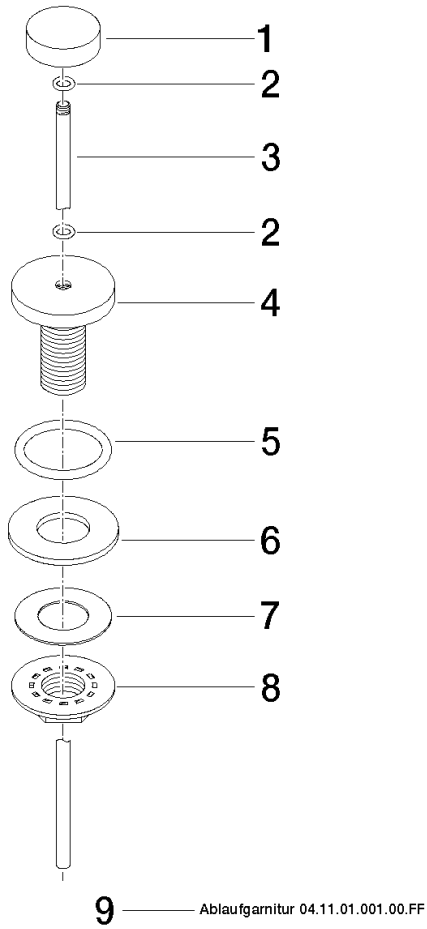

## Basin Waste with knob for deck mounting 1 1/4" - Chrome

---

10 200 970 Product version from 10/1/2023

## Basin Waste with knob for deck mounting 1 1/4" - Chrome

---

10 200 970 Product version from 10/1/2023

Only suitable for basins with an overflow.

## Basin Waste with knob for deck mounting 1 1/4" - Chrome

10 200 970 Product version from 10/1/2023

mm [inches]

**Basin Waste with knob for deck mounting 1 1/4" - Chrome**

10 200 970 Product version from 10/1/2023

**Spare parts list**

No.	Item Number	Name	Quantity used	Delivery time
1	09 21 33 001-00	handle	1	10
2	09 14 10 007 90	seal	2	2
3	09 31 09 004-00	pull-rod	1	10
4	09 18 40 022-00	sleeve	1	10
5	09 14 10 095 90	seal	1	2
6	09 14 05 012 90	seal	1	2
7	09 14 40 001 90	seal	1	60
8	09 23 10 010 90	nut	1	2
9	90 11 01 001 00-00	pop-up waste	1	10