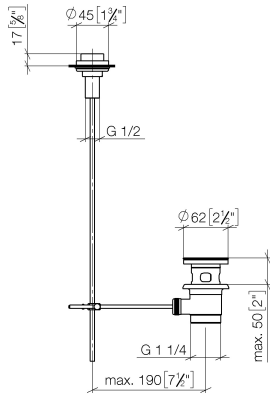

## Basin Waste with knob for deck mounting 1 1/4" - Chrome

---

10 200 970 Product version from 10/1/2023

## Basin Waste with knob for deck mounting 1 1/4" - Chrome

---

10 200 970 Product version from 10/1/2023

Only suitable for basins with an overflow.

## Basin Waste with knob for deck mounting 1 1/4" - Chrome

10 200 970 Product version from 10/1/2023

mm [inches]

**Basin Waste with knob for deck mounting 1 1/4" - Chrome**

10 200 970 Product version from 10/1/2023

**Spare parts list**

No.	Item Number	Name	Quantity used	Delivery time
1	09 21 33 001-00	handle	1	10
2	09 14 10 007 90	seal	2	2
3	09 31 09 004-00	pull-rod	1	10
4	09 18 40 022-00	sleeve	1	10
5	09 14 10 095 90	seal	1	2
6	09 14 05 012 90	seal	1	2
7	09 14 40 001 90	seal	1	60
8	09 23 10 010 90	nut	1	2
9	90 11 01 001 00-00	pop-up waste	1	10