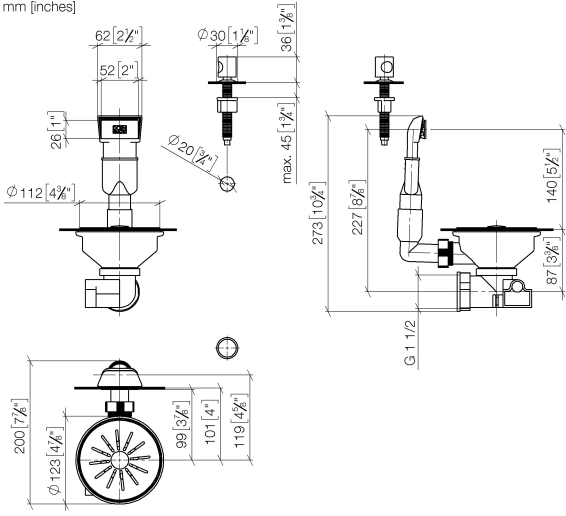

Pop-up waste and overflow with knob - Stainless Steel

10 405 003

- 3½" strainer waste valve
- pull knob with Bowden cable
- concealed overflow
- strainer insert

Only suitable for combining with polished high-grade steel kitchen sinks.

Pop-up waste and overflow with knob - Stainless Steel

10 405 003

mm [inches]

Pop-up waste and overflow with knob - Stainless Steel

10 405 003

Pop-up waste and overflow with knob - Stainless Steel

10 405 003

Spare parts list

No.	Item Number	Name	Quantity used	Delivery time
	90 11 01 201 06-85	cover	5	60