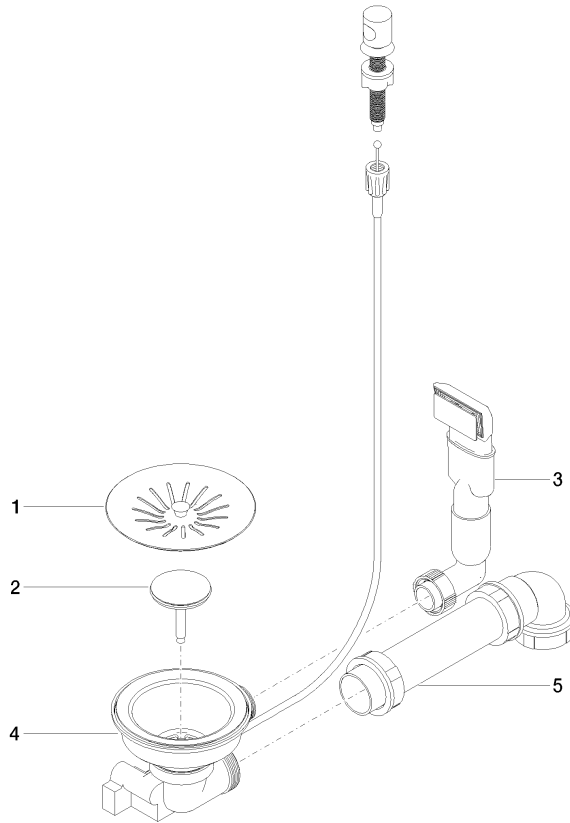

Pop-up waste and overflow with knob - Stainless Steel

10 405 003

- 3½" strainer waste valve
- pull knob with Bowden cable
- concealed overflow
- strainer insert

Only suitable for combining with polished high-grade steel kitchen sinks.

Pop-up waste and overflow with knob - Stainless Steel

10 405 003

mm [inches]

Pop-up waste and overflow with knob - Stainless Steel

10 405 003

Pop-up waste and overflow with knob - Stainless Steel

10 405 003