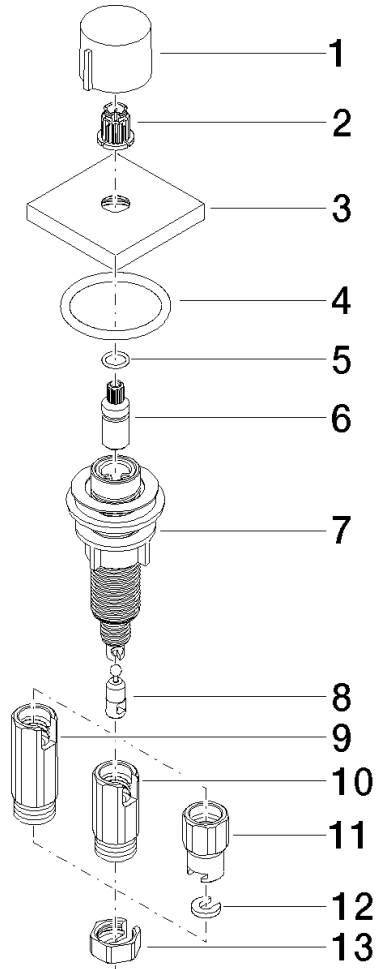

Strainer waste with control handle - Chrome

LOT

10 711 970

- control for single basin
- including adapter for Bowden cable

Fits LOT

	Chrome	10 711 970-00
	Brushed Platinum	10 711 970-06
	Platinum	10 711 970-08
	Durabress (23kt Gold)	10 711 970-09
	Dark Chrome	10 711 970-19
	Brushed Durabress (23kt Gold)	10 711 970-28
	Matte Black	10 711 970-33
	Brushed Champagne (22kt Gold)	10 711 970-46
	Champagne (22kt Gold)	10 711 970-47
	Brushed Chrome	10 711 970-93
	Brushed Dark Platinum	10 711 970-99

Strainer waste with control handle - Chrome

10 711 970

mm [inches]

10 711 970

Parts for other finishes can be found here: Brushed Platinum

Strainer waste with control handle - Chrome

LOT

10 711 970

Spare parts list

No.	Item Number	Name	Quantity used	Delivery time
	09 20 97 030-00	handle	13	10