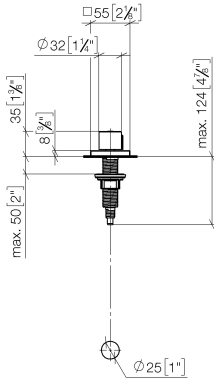

Strainer waste with control handle - Chrome

LOT

10 711 970

- control for single basin
- including adapter for Bowden cable

Fits LOT

	Chrome	10 711 970-00
	Brushed Platinum	10 711 970-06
	Platinum	10 711 970-08
	Durabress (23kt Gold)	10 711 970-09
	Dark Chrome	10 711 970-19
	Brushed Durabress (23kt Gold)	10 711 970-28
	Matte Black	10 711 970-33
	Brushed Champagne (22kt Gold)	10 711 970-46
	Champagne (22kt Gold)	10 711 970-47
	Brushed Chrome	10 711 970-93
	Brushed Dark Platinum	10 711 970-99

Strainer waste with control handle - Chrome

10 711 970

mm [inches]

10 711 970

Parts for other finishes can be found here: Brushed Platinum

Strainer waste with control handle - Chrome

LOT

10 711 970

Spare parts list

No.	Item Number	Name	Quantity used	Delivery time
	09 20 97 030-00	handle	13	10