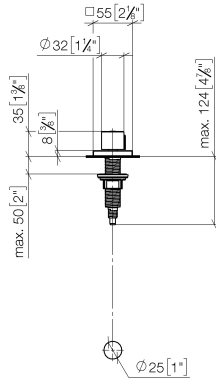

Strainer waste with control handle - Brushed Durabronz (23kt Gold)

LOT

10 711 970

- control for single basin
- including adapter for Bowden cable

Fits LOT

	Brushed Durabronz (23kt Gold)	10 711 970-28
	Chrome	10 711 970-00
	Brushed Platinum	10 711 970-06
	Platinum	10 711 970-08
	Durabronz (23kt Gold)	10 711 970-09
	Dark Chrome	10 711 970-19
	Matte Black	10 711 970-33
	Brushed Champagne (22kt Gold)	10 711 970-46
	Champagne (22kt Gold)	10 711 970-47
	Brushed Chrome	10 711 970-93
	Brushed Dark Platinum	10 711 970-99

10 711 970

mm [inches]

10 711 970

Parts for other finishes can be found here: [Chrome](#)

Spare parts list

No.	Item Number	Name	Quantity used	Delivery time
1	09 20 97 030-28	handle	1	20
2	90 12 12 002 00 90	fixing cap	1	2
3	09 27 87 007-28	rosette	1	20
4	90 14 10 043 00 90	seal	1	2
5	09 14 10 042 90	seal	1	2
6	09 29 06 087-28	spindle	1	-
Spare part can no longer be ordered, please order the replacement item				
7	04 30 01 029 00 90	adaptor	1	2
8	09 24 03 175 90	adaptor	1	2
9	09 11 10 073-07	connection	1	30
10	09 11 10 074-07	connection	1	30
11	09 11 10 079-07	connection	1	30
12	09 30 11 087 90	disc	1	2
13	09 23 30 024-07	nut	1	30