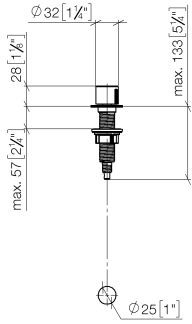

Strainer waste with control handle - Chrome

ELIO

10 712 970

- control for single basin
- including adapter for Bowden cable

Fits ELIO, ENO, MEM, META SQUARE, SYNC and TARA ULTRA

Fits: ELIO, MEM, ENO, SYNC, TARA ULTRA, META SQUARE

	Chrome	10 712 970-00
	Brushed Platinum	10 712 970-06
	Platinum	10 712 970-08
	Durabress (23kt Gold)	10 712 970-09
	Dark Chrome	10 712 970-19
	Brushed Durabress (23kt Gold)	10 712 970-28
	Matte Black	10 712 970-33
	Brushed Champagne (22kt Gold)	10 712 970-46
	Champagne (22kt Gold)	10 712 970-47
	Brushed Chrome	10 712 970-93
	Brushed Dark Platinum	10 712 970-99

10 712 970

mm [inches]

10 712 970

Parts for other finishes can be found here: Brushed Platinum

Strainer waste with control handle - Chrome

ELIO

10 712 970

Spare parts list