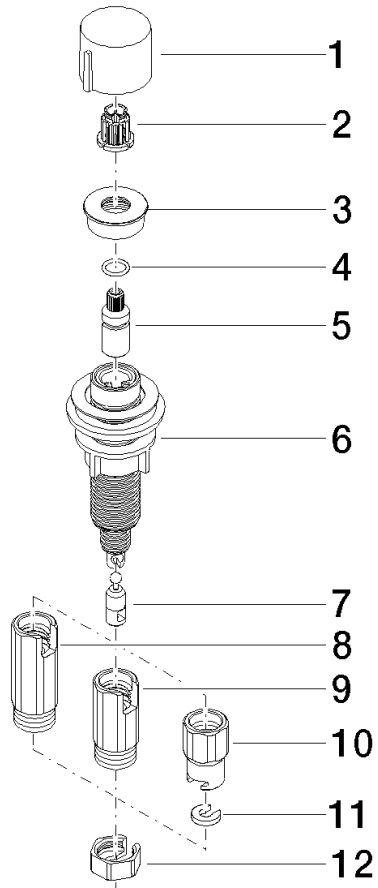

Strainer waste with control handle - Chrome

ELIO

10 712 970

- control for single basin
- including adapter for Bowden cable

Fits ELIO, ENO, MEM, META SQUARE, SYNC and TARA ULTRA

Fits: ELIO, MEM, ENO, SYNC, TARA ULTRA, META SQUARE

	Chrome	10 712 970-00
	Brushed Platinum	10 712 970-06
	Platinum	10 712 970-08
	Durabress (23kt Gold)	10 712 970-09
	Dark Chrome	10 712 970-19
	Brushed Durabress (23kt Gold)	10 712 970-28
	Matte Black	10 712 970-33
	Brushed Champagne (22kt Gold)	10 712 970-46
	Champagne (22kt Gold)	10 712 970-47
	Brushed Chrome	10 712 970-93
	Brushed Dark Platinum	10 712 970-99

10 712 970

mm [inches]

10 712 970

Parts for other finishes can be found here: Brushed Platinum

Strainer waste with control handle - Chrome

ELIO

10 712 970

Spare parts list

No.	Item Number	Name	Quantity used	Delivery time
	09 20 97 030-00	handle	12	10