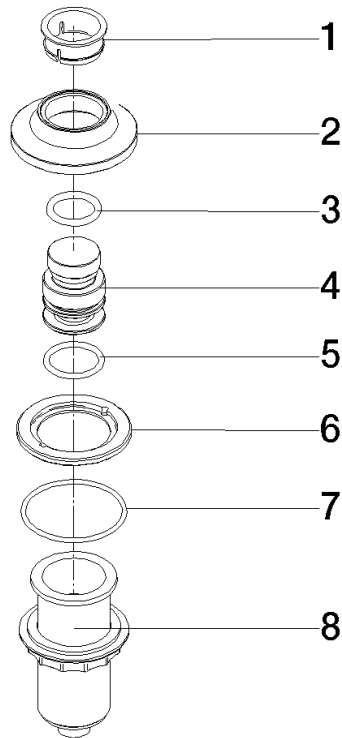

For more information go to www.insinkerator.com

	Brushed Platinum	10 713 809-06
	Chrome	10 713 809-00
	Platinum	10 713 809-08
	Durabross (23kt Gold)	10 713 809-09
	Dark Chrome	10 713 809-19
	Brushed Durabross (23kt Gold)	10 713 809-28
	Matte Black	10 713 809-33
	Brushed Champagne (22kt Gold)	10 713 809-46
	Champagne (22kt Gold)	10 713 809-47
	Brushed Chrome	10 713 809-93
	Brushed Dark Platinum	10 713 809-99

10 713 809

mm [inches]

10 713 809

Parts for other finishes can be found here: [Chrome](#)

Spare parts list

No.	Item Number	Name	Quantity used	Delivery time
1	09 28 10 141 90	sleeve	1	2
2	90 27 80 034 00-06	rosette	1	-
Spare part can no longer be ordered, please order the replacement item				
3	09 14 10 507 90	seal	1	2
4	90 21 33 052 00-06	Pushbutton	1	-
Spare part can no longer be ordered, please order the replacement item				
5	09 14 10 015 90	seal	1	2
6	90 24 01 033 00 90	ring	1	2
7	09 14 10 210 90	seal	1	2
8	04 30 01 186 00 90	sleeve	1	2