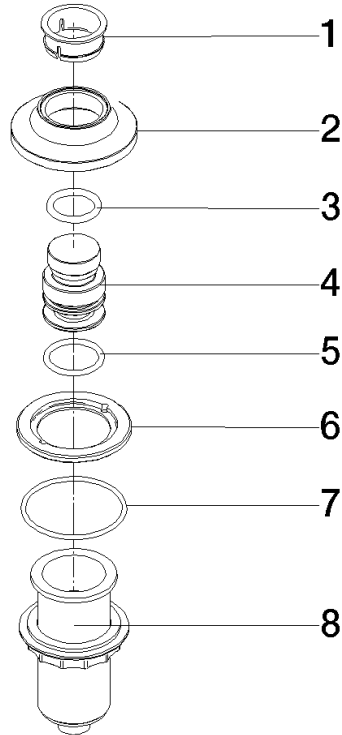

For more information go to www.insinkerator.com

	Platinum	10 713 809-08
	Chrome	10 713 809-00
	Brushed Platinum	10 713 809-06
	Durabrace (23kt Gold)	10 713 809-09
	Dark Chrome	10 713 809-19
	Brushed Durabrace (23kt Gold)	10 713 809-28
	Matte Black	10 713 809-33
	Brushed Champagne (22kt Gold)	10 713 809-46
	Champagne (22kt Gold)	10 713 809-47
	Brushed Chrome	10 713 809-93
	Brushed Dark Platinum	10 713 809-99

10 713 809

mm [inches]

10 713 809

Parts for other finishes can be found here: [Chrome](#)

Spare parts list

No.	Item Number	Name	Quantity used	Delivery time
1	09 28 10 141 90	sleeve	1	2
2	90 27 80 034 00-08	rosette	1	-
Spare part can no longer be ordered, please order the replacement item				
3	09 14 10 507 90	seal	1	2
4	90 21 33 052 00-08	Pushbutton	1	-
Spare part can no longer be ordered, please order the replacement item				
5	09 14 10 015 90	seal	1	2
6	90 24 01 033 00 90	ring	1	2
7	09 14 10 210 90	seal	1	2
8	04 30 01 186 00 90	sleeve	1	2