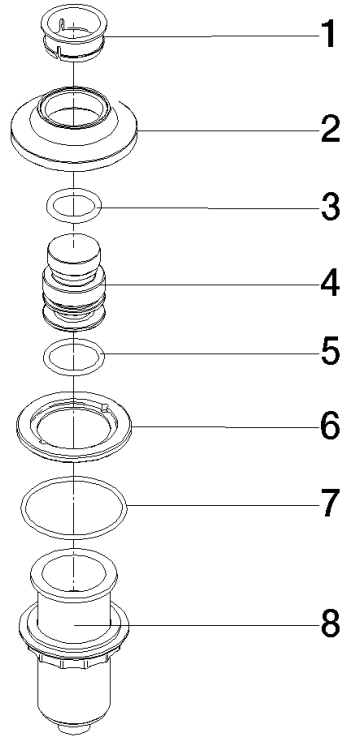

For more information go to www.insinkerator.com

	Durabronss (23kt Gold)	10 713 809-09
	Chrome	10 713 809-00
	Brushed Platinum	10 713 809-06
	Platinum	10 713 809-08
	Dark Chrome	10 713 809-19
	Brushed Durabronss (23kt Gold)	10 713 809-28
	Matte Black	10 713 809-33
	Brushed Champagne (22kt Gold)	10 713 809-46
	Champagne (22kt Gold)	10 713 809-47
	Brushed Chrome	10 713 809-93
	Brushed Dark Platinum	10 713 809-99

10 713 809

mm [inches]

10 713 809

Parts for other finishes can be found here: [Chrome](#)

Spare parts list

No.	Item Number	Name	Quantity used	Delivery time
1	09 28 10 141 90	sleeve	1	2
2	90 27 80 034 00-09	rosette	1	-
Spare part can no longer be ordered, please order the replacement item				
3	09 14 10 507 90	seal	1	2
4	90 21 33 052 00-09	Pushbutton	1	-
Spare part can no longer be ordered, please order the replacement item				
5	09 14 10 015 90	seal	1	2
6	90 24 01 033 00 90	ring	1	2
7	09 14 10 210 90	seal	1	2
8	04 30 01 186 00 90	sleeve	1	2