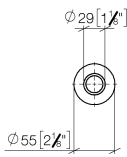

10 713 809

mm [inches]

10 713 809

Parts for other finishes can be found here: [Chrome](#)

Spare parts list

No.	Item Number	Name	Quantity used	Delivery time
1	09 28 10 141 90	sleeve	1	2
2	90 27 80 034 00-19	rosette	1	-
Spare part can no longer be ordered, please order the replacement item				
3	09 14 10 507 90	seal	1	2
4	90 21 33 052 00-19	Pushbutton	1	-
Spare part can no longer be ordered, please order the replacement item				
5	09 14 10 015 90	seal	1	2
6	90 24 01 033 00 90	ring	1	2
7	09 14 10 210 90	seal	1	2
8	04 30 01 186 00 90	sleeve	1	2