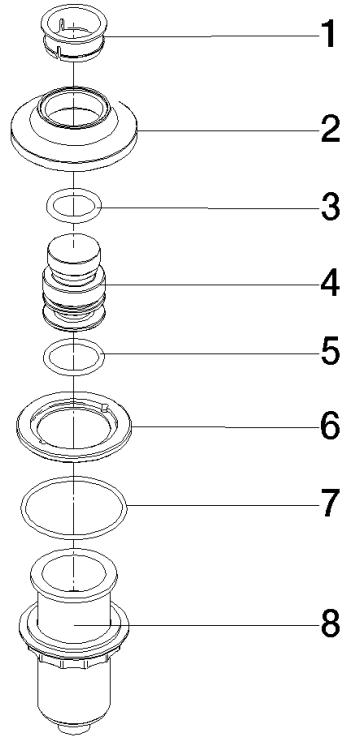

For more information go to [www.insinkerator.com](http://www.insinkerator.com)

	Brushed Durabronz (23kt Gold)	10 713 809-28
	Chrome	10 713 809-00
	Brushed Platinum	10 713 809-06
	Platinum	10 713 809-08
	Durabronz (23kt Gold)	10 713 809-09
	Dark Chrome	10 713 809-19
	Matte Black	10 713 809-33
	Brushed Champagne (22kt Gold)	10 713 809-46
	Champagne (22kt Gold)	10 713 809-47
	Brushed Chrome	10 713 809-93
	Brushed Dark Platinum	10 713 809-99

10 713 809

mm [inches]

10 713 809

Parts for other finishes can be found here: [Chrome](#)

### Spare parts list

No.	Item Number	Name	Quantity used	Delivery time
1	09 28 10 141 90	sleeve	1	2
2	90 27 80 034 00-28	rosette	1	-
Spare part can no longer be ordered, please order the replacement item				
3	09 14 10 507 90	seal	1	2
4	90 21 33 052 00-28	Pushbutton	1	-
Spare part can no longer be ordered, please order the replacement item				
5	09 14 10 015 90	seal	1	2
6	90 24 01 033 00 90	ring	1	2
7	09 14 10 210 90	seal	1	2
8	04 30 01 186 00 90	sleeve	1	2