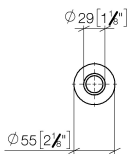

10 713 809

mm [inches]

10 713 809

Parts for other finishes can be found here: [Chrome](#)

### Spare parts list

No.	Item Number	Name	Quantity used	Delivery time
1	09 28 10 141 90	sleeve	1	2
2	90 27 80 034 00-28	rosette	1	-
Spare part can no longer be ordered, please order the replacement item				
3	09 14 10 507 90	seal	1	2
4	90 21 33 052 00-28	Pushbutton	1	-
Spare part can no longer be ordered, please order the replacement item				
5	09 14 10 015 90	seal	1	2
6	90 24 01 033 00 90	ring	1	2
7	09 14 10 210 90	seal	1	2
8	04 30 01 186 00 90	sleeve	1	2