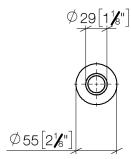

10 713 809

mm [inches]

10 713 809

Parts for other finishes can be found here: [Chrome](#)

### Spare parts list

No.	Item Number	Name	Quantity used	Delivery time
1	09 28 10 141 90	sleeve	1	2
2	90 27 80 034 00-33	rosette	1	-
Spare part can no longer be ordered, please order the replacement item				
3	09 14 10 507 90	seal	1	2
4	90 21 33 052 00-33	Pushbutton	1	-
Spare part can no longer be ordered, please order the replacement item				
5	09 14 10 015 90	seal	1	2
6	90 24 01 033 00 90	ring	1	2
7	09 14 10 210 90	seal	1	2
8	04 30 01 186 00 90	sleeve	1	2