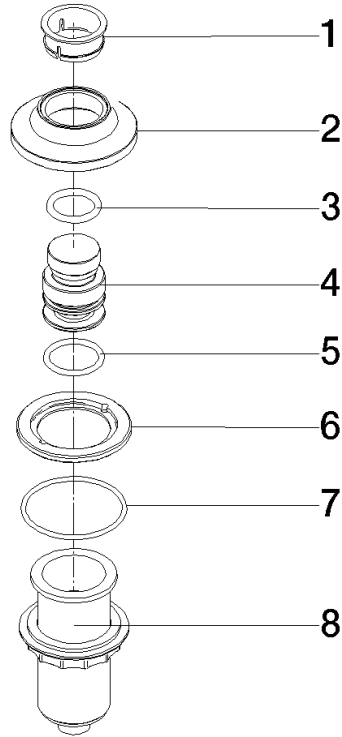

For more information go to [www.insinkerator.com](http://www.insinkerator.com)

	Matte Black	10 713 809-33
	Chrome	10 713 809-00
	Brushed Platinum	10 713 809-06
	Platinum	10 713 809-08
	Durabross (23kt Gold)	10 713 809-09
	Dark Chrome	10 713 809-19
	Brushed Durabross (23kt Gold)	10 713 809-28
	Brushed Champagne (22kt Gold)	10 713 809-46
	Champagne (22kt Gold)	10 713 809-47
	Brushed Chrome	10 713 809-93
	Brushed Dark Platinum	10 713 809-99

10 713 809

mm [inches]

10 713 809

Parts for other finishes can be found here: [Chrome](#)

### Spare parts list

No.	Item Number	Name	Quantity used	Delivery time
1	09 28 10 141 90	sleeve	1	2
2	90 27 80 034 00-33	rosette	1	-
Spare part can no longer be ordered, please order the replacement item				
3	09 14 10 507 90	seal	1	2
4	90 21 33 052 00-33	Pushbutton	1	-
Spare part can no longer be ordered, please order the replacement item				
5	09 14 10 015 90	seal	1	2
6	90 24 01 033 00 90	ring	1	2
7	09 14 10 210 90	seal	1	2
8	04 30 01 186 00 90	sleeve	1	2