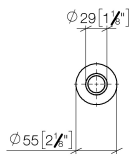

10 713 809

mm [inches]

10 713 809

Parts for other finishes can be found here: [Chrome](#)

### Spare parts list

No.	Item Number	Name	Quantity used	Delivery time
1	09 28 10 141 90	sleeve	1	2
2	90 27 80 034 00-46	rosette	1	-
Spare part can no longer be ordered, please order the replacement item				
3	09 14 10 507 90	seal	1	2
4	90 21 33 052 00-46	Pushbutton	1	-
Spare part can no longer be ordered, please order the replacement item				
5	09 14 10 015 90	seal	1	2
6	90 24 01 033 00 90	ring	1	2
7	09 14 10 210 90	seal	1	2
8	04 30 01 186 00 90	sleeve	1	2