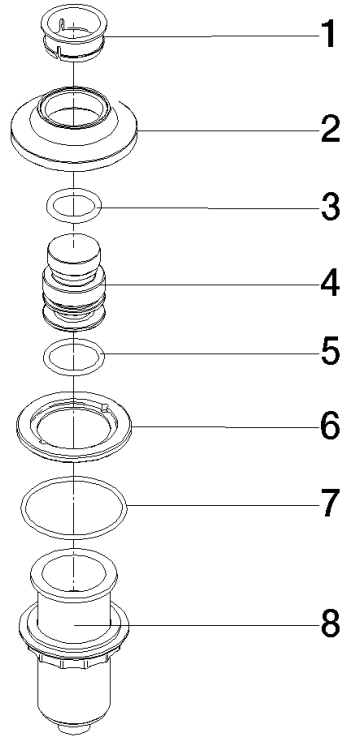

For more information go to [www.insinkerator.com](http://www.insinkerator.com)

	Brushed Champagne (22kt Gold)	10 713 809-46
	Chrome	10 713 809-00
	Brushed Platinum	10 713 809-06
	Platinum	10 713 809-08
	Durabrand (23kt Gold)	10 713 809-09
	Dark Chrome	10 713 809-19
	Brushed Durabrand (23kt Gold)	10 713 809-28
	Matte Black	10 713 809-33
	Champagne (22kt Gold)	10 713 809-47
	Brushed Chrome	10 713 809-93
	Brushed Dark Platinum	10 713 809-99

10 713 809

mm [inches]

10 713 809

Parts for other finishes can be found here: [Chrome](#)

### Spare parts list

No.	Item Number	Name	Quantity used	Delivery time
1	09 28 10 141 90	sleeve	1	2
2	90 27 80 034 00-46	rosette	1	-
Spare part can no longer be ordered, please order the replacement item				
3	09 14 10 507 90	seal	1	2
4	90 21 33 052 00-46	Pushbutton	1	-
Spare part can no longer be ordered, please order the replacement item				
5	09 14 10 015 90	seal	1	2
6	90 24 01 033 00 90	ring	1	2
7	09 14 10 210 90	seal	1	2
8	04 30 01 186 00 90	sleeve	1	2