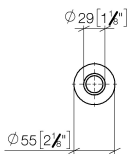

10 713 809

mm [inches]

10 713 809

Parts for other finishes can be found here: [Chrome](#)

Spare parts list

No.	Item Number	Name	Quantity used	Delivery time
1	09 28 10 141 90	sleeve	1	2
2	90 27 80 034 00-93	rosette	1	-
Spare part can no longer be ordered, please order the replacement item				
3	09 14 10 507 90	seal	1	2
4	90 21 33 052 00-93	Pushbutton	1	-
Spare part can no longer be ordered, please order the replacement item				
5	09 14 10 015 90	seal	1	2
6	90 24 01 033 00 90	ring	1	2
7	09 14 10 210 90	seal	1	2
8	04 30 01 186 00 90	sleeve	1	2