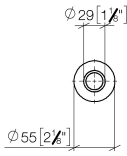

10 713 809

mm [inches]

10 713 809

Parts for other finishes can be found here: [Chrome](#)

### Spare parts list

No.	Item Number	Name	Quantity used	Delivery time
1	09 28 10 141 90	sleeve	1	2
2	90 27 80 034 00-99	rosette	1	-
Spare part can no longer be ordered, please order the replacement item				
3	09 14 10 507 90	seal	1	2
4	90 21 33 052 00-99	Pushbutton	1	-
Spare part can no longer be ordered, please order the replacement item				
5	09 14 10 015 90	seal	1	2
6	90 24 01 033 00 90	ring	1	2
7	09 14 10 210 90	seal	1	2
8	04 30 01 186 00 90	sleeve	1	2