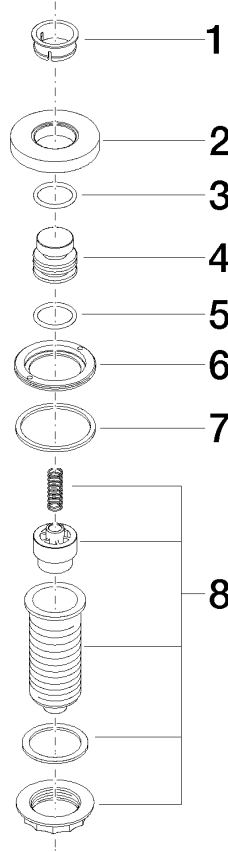

10 713 970

Fits: ELIO, MEM, TARA, ENO, SYNC, TARA ULTRA, META SQUARE

- for controlling a waste disposal unit

Compatible with waste disposal units with integrated air switch made by Insinkerator®, e.g. Evolution.

The products are not available in all markets, please contact your Dornbracht sales force.

For more information go to www.insinkerator.com

Fits ELIO, ENO, MEM, META SQUARE, SYNC, TARA and TARA ULTRA

	Durabronz (23kt Gold)	10 713 970-09
	Chrome	10 713 970-00
	Brushed Platinum	10 713 970-06
	Platinum	10 713 970-08
	Dark Chrome	10 713 970-19
	Brushed Durabronz (23kt Gold)	10 713 970-28
	Matte Black	10 713 970-33
	Brushed Champagne (22kt Gold)	10 713 970-46
	Champagne (22kt Gold)	10 713 970-47
	Brushed Chrome	10 713 970-93
	Brushed Dark Platinum	10 713 970-99

10 713 970

mm [inches]

10 713 970

Parts for other finishes can be found here: [Chrome](#)

Spare parts list

No.	Item Number	Name	Quantity used	Delivery time
1	09 28 10 141 90	sleeve	1	2
2	09 27 87 012-09	rosette	1	40
3	09 14 10 507 90	seal	1	2
4	09 21 33 045-09	insert	1	40
5	09 14 10 015 90	seal	1	2
6	09 24 01 030 90	ring	1	2
7	09 14 05 037 90	seal	1	2
8	04 30 01 186 00 90	sleeve	1	2