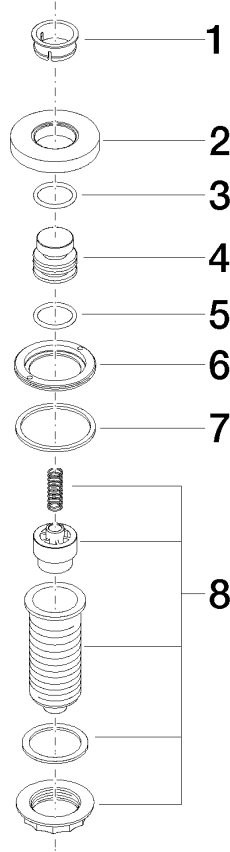

10 713 970

Fits: ELIO, MEM, TARA, ENO, SYNC, TARA  
ULTRA, META SQUARE

- for controlling a waste disposal unit

Compatible with waste disposal units with integrated air switch made by Insinkerator®, e.g. Evolution.

	Champagne (22kt Gold)	10 713 970-47
	Chrome	10 713 970-00
	Brushed Platinum	10 713 970-06
	Platinum	10 713 970-08
	Durabrand (23kt Gold)	10 713 970-09
	Dark Chrome	10 713 970-19
	Brushed Durabrand (23kt Gold)	10 713 970-28
	Matte Black	10 713 970-33
	Brushed Champagne (22kt Gold)	10 713 970-46
	Brushed Chrome	10 713 970-93
	Brushed Dark Platinum	10 713 970-99

10 713 970

mm [inches]

10 713 970

Parts for other finishes can be found here: [Chrome](#)

**Spare parts list**

No.	Item Number	Name	Quantity used	Delivery time
1	09 28 10 141 90	sleeve	1	2
2	09 27 87 012-47	rosette	1	30
3	09 14 10 507 90	seal	1	2
4	09 21 33 045-47	insert	1	30
5	09 14 10 015 90	seal	1	2
6	09 24 01 030 90	ring	1	2
7	09 14 05 037 90	seal	1	2
8	04 30 01 186 00 90	sleeve	1	2