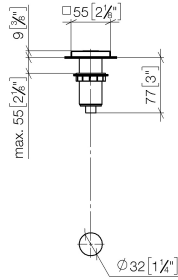

The products are not available in all markets, please contact your Dornbracht sales force.

For more information go to www.insinkerator.com

Fits LOT

	Durabronss (23kt Gold)	10 714 970-09
	Chrome	10 714 970-00
	Brushed Platinum	10 714 970-06
	Platinum	10 714 970-08
	Dark Chrome	10 714 970-19
	Brushed Durabronss (23kt Gold)	10 714 970-28
	Brushed Champagne (22kt Gold)	10 714 970-46
	Champagne (22kt Gold)	10 714 970-47
	Brushed Chrome	10 714 970-93
	Brushed Dark Platinum	10 714 970-99

10 714 970

mm [inches]

10 714 970

Parts for other finishes can be found here: [Chrome](#)

Spare parts list

No.	Item Number	Name	Quantity used	Delivery time
1	09 28 10 141 90	sleeve	1	2
2	09 27 87 013-09	rosette	1	40
3	09 14 10 507 90	seal	1	2
4	09 21 33 045-09	insert	1	40
5	09 14 10 015 90	seal	1	2
6	09 24 01 030 90	ring	1	2
7	09 14 05 037 90	seal	1	2
8	04 30 01 186 00 90	sleeve	1	2