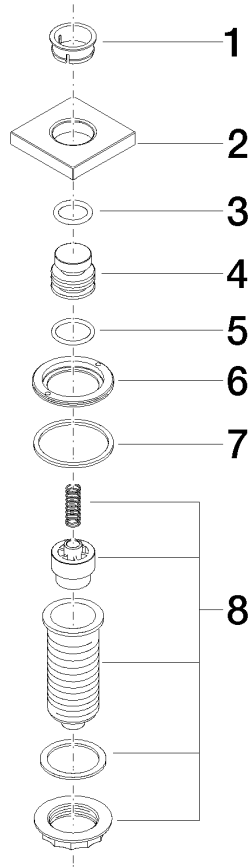

AIR SWITCH Control button - Durabronss (23kt Gold)

LOT

10 714 970

- for controlling a waste disposal unit

Compatible with waste disposal units with integrated air switch made by Insinkerator®, e.g. Evolution.

The products are not available in all markets, please contact your Dornbracht sales force.

For more information go to www.insinkerator.com

Fits LOT

	Durabronss (23kt Gold)	10 714 970-09
	Chrome	10 714 970-00
	Brushed Platinum	10 714 970-06
	Platinum	10 714 970-08
	Dark Chrome	10 714 970-19
	Brushed Durabronss (23kt Gold)	10 714 970-28
	Brushed Champagne (22kt Gold)	10 714 970-46
	Champagne (22kt Gold)	10 714 970-47
	Brushed Chrome	10 714 970-93
	Brushed Dark Platinum	10 714 970-99

10 714 970

mm [inches]

10 714 970

Parts for other finishes can be found here: [Chrome](#)

Spare parts list

No.	Item Number	Name	Quantity used	Delivery time
1	09 28 10 141 90	sleeve	1	2
2	09 27 87 013-09	rosette	1	40
3	09 14 10 507 90	seal	1	2
4	09 21 33 045-09	insert	1	40
5	09 14 10 015 90	seal	1	2
6	09 24 01 030 90	ring	1	2
7	09 14 05 037 90	seal	1	2
8	04 30 01 186 00 90	sleeve	1	2